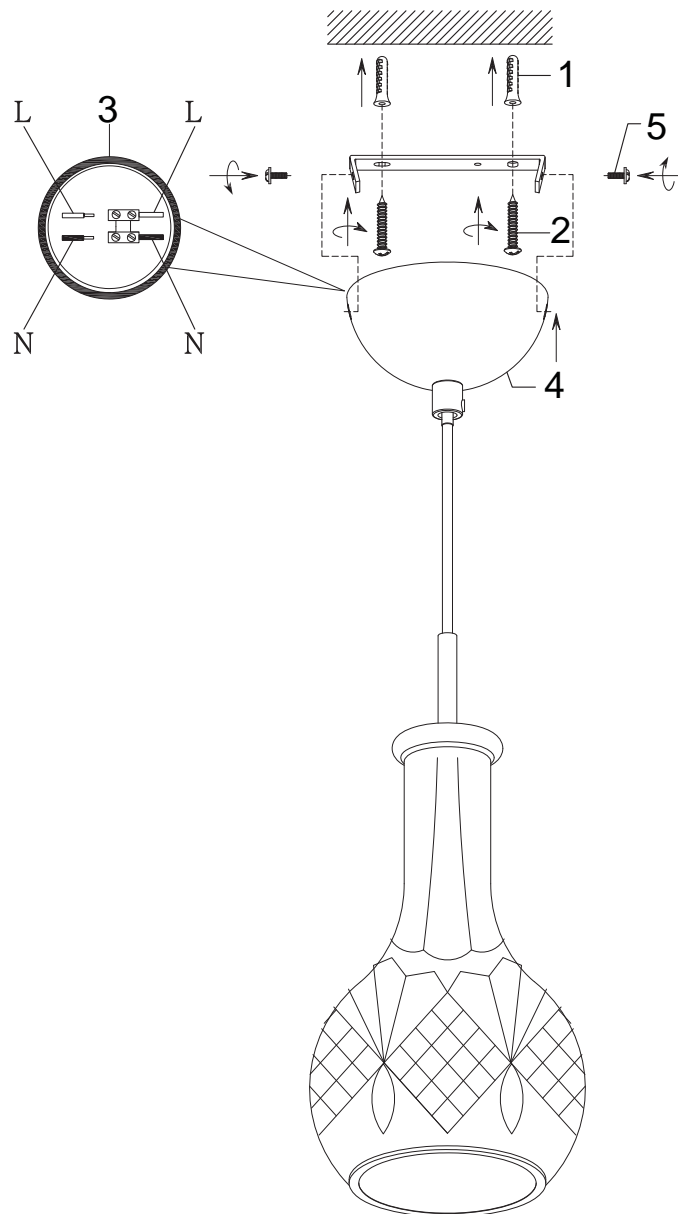

IT'S ABOUT RoMi[®]

C I T Y L I G H T S

BRUSSELS HANGING LAMP

- material: iron, glass
- socket: E14
- maximum watt: 40W

*Have a lot of
bright days with
your lamp!*
XXX

A CONCEPT OF URBAN LIGHTING
WWW.ITSABOUTROMI.NL