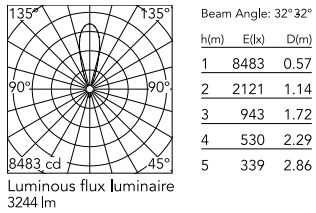

Physical

Colour	Deep Blue
Orientation	Fixed
Cord colour	Black
Cord length (mm)	2500
Net weight (kg)	14.55
IP internal	20

Download

Mounting instructions [↓ PDF](#)

Photometric Files

LDT / IES [↓ ZIP](#)

Technical Drawings

2D [↓ ZIP](#)

3D [↓ ZIP](#)

Schematic light drawing

Photometric

Lighting type	Total
Light distribution	Symmetric
CCT (K)	2700
CRI>	90
McAdam steps (SDCM)	3
Rf fidelity index	89
Rg gamut index	101
LED Life / Failure Ratio	L80B50>60.000h_Tc85°C
Extreme cut off	Yes