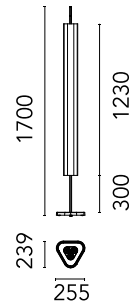

FLOS

05.4385.ZY Deep Blue

Emi Floor

Designed by Erwan Bouroullec, 2023

LED - LED array - 42.7W - 3244lm - 2700K - CRI> 90

Anti-glare appliance for installation on the floor. Built-in 220-240 V power supply, with cable and plug. Spare parts for the optical module (lens) are available, please see the accessories. Independent control of the Up&Down lighting through Touch Dimming capacitive sensors in the top part of the central rod.

Are you a professional and your project needs consulting and support?

BOOK AN APPOINTMENT

Main specifications

EAN	8424229003307
Mounting	Floor
Environments	Indoor dry location
Light Source Type	LED
LED type	LED array
Lamp category	LED
Number of heads	1
Power (W)	42.7
System power (W)	49.5
Source flux (lm)	4801
System flux (lm)	3244

Physical

Colour	Deep Blue
Orientation	Fixed
Cord colour	Black
Cord length (mm)	2500
Net weight (kg)	14.55
IP internal	20

Download

Mounting instructions [↓ PDF](#)

Photometric Files

LDT / IES [↓ ZIP](#)

Technical Drawings

2D [↓ ZIP](#)

3D [↓ ZIP](#)

Schematic light drawing

Photometric

Lighting type	Total
Light distribution	Symmetric
CCT (K)	2700
CRI>	90
McAdam steps (SDCM)	3
Rf fidelity index	89
Rg gamut index	101
LED Life / Failure Ratio	L80B50>60.000h_Tc85°C
Extreme cut off	Yes