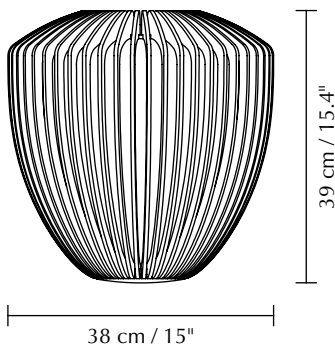

# CLAVA WOOD

Designed by Søren Ravn Christensen

Colour variations

oak

dark oak

black oak

Pendant and floor lampshade  
Compatible with E26 / E27

**DIMENSIONS**  
Ø: 38 cm / 15"  
H: 37.1 cm / 14.6"

**MATERIAL**  
Oak, ash and laminated veneer

**WEIGHT**  
1.3 kg / 2.9 lb

**WEIGHT INCL. PACKAGING**  
1.5 kg / 3.3 lb

**LIGHT SOURCE**  
E26 / E27 - max 15W LED (not included)

**PACKAGING DIMENSIONS (L x W x H)**  
43.4 x 39 x 43.4 cm / 17.1 x 15.4 x 17.1"