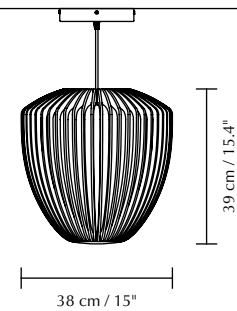

CLAVA WOOD

Designed by Søren Ravn Christensen

The Clava Wood lampshade is made from laser-cut wooden lamellas, creating beautiful rays of light on the walls of the surrounding space. The wooden details add a sophisticated touch of nature to the design and your home, while the organic shape will make the lampshade stand out as a sculptural piece.

The simplistic lines of the wooden lamellas make Clava Wood suitable for many environments and rooms and elevate the dining table as well as a hallway or bedroom ceiling. The lampshade is also an ideal complement to the Santé floor light stand. When combined, they make a great floor lamp that can be placed by your sofa or in any corner of your home that needs a little extra lighting.

The simple yet bold expression of the lampshade, as well as the sophisticated details of the wood, will make the Clava Wood stand out in hotel lobbies, restaurants and cafés as well.

The Clava Wood lampshade is available in oak, dark oak and black oak.

Find more info on our website umage.com

UMAGE