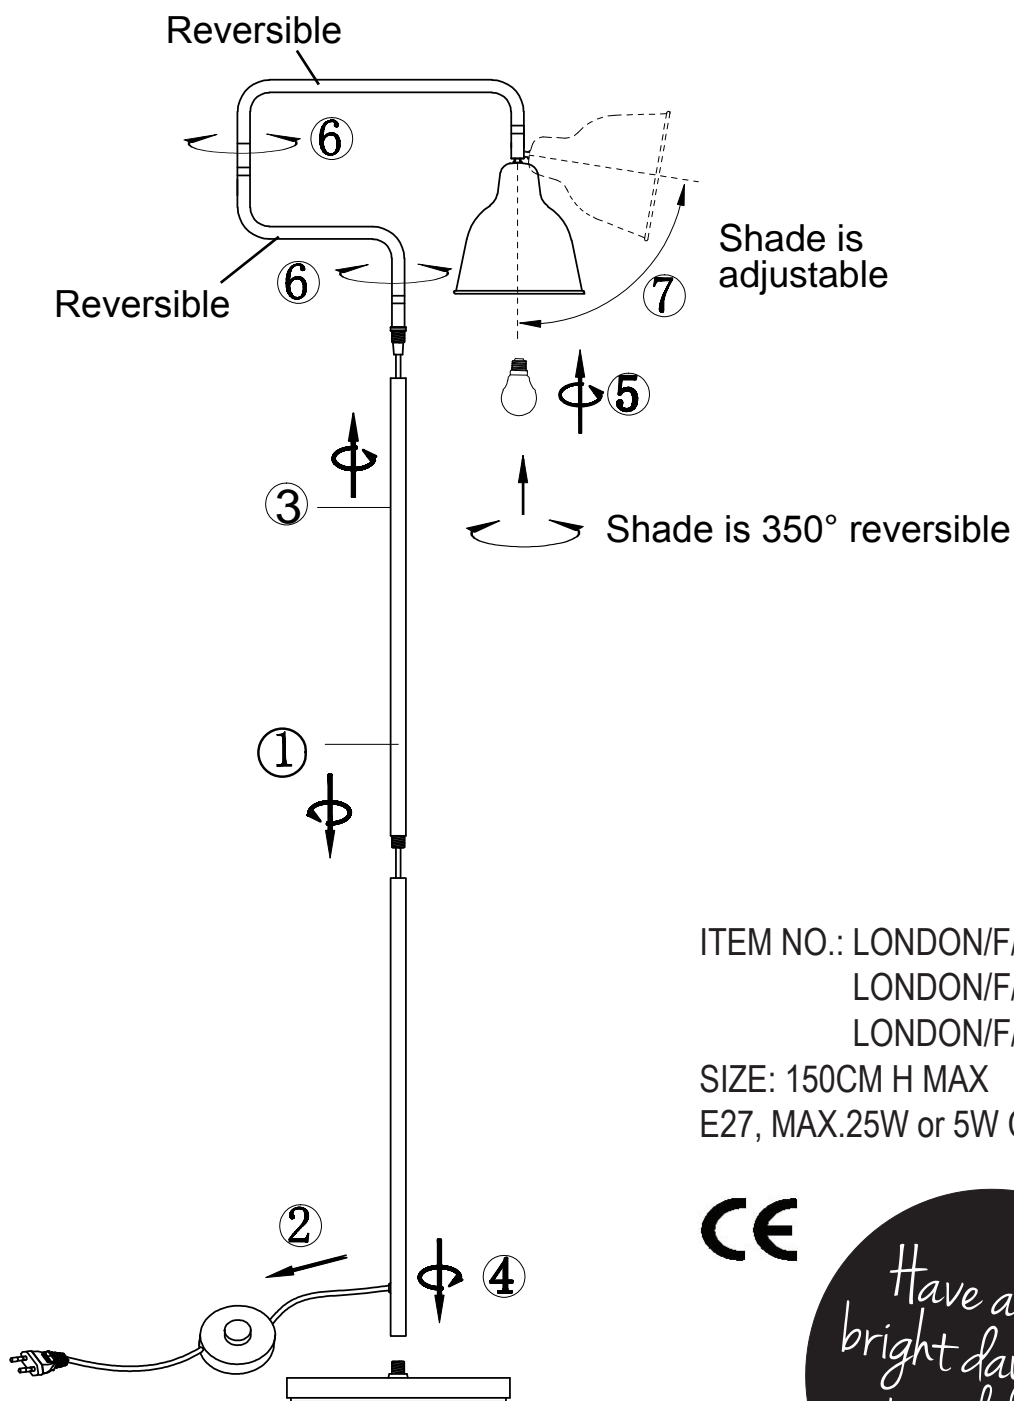

## LONDON FLOOR LAMP

**A CONCEPT OF URBAN LIGHTING**  
WWW.ITSABOUTROMI.NL