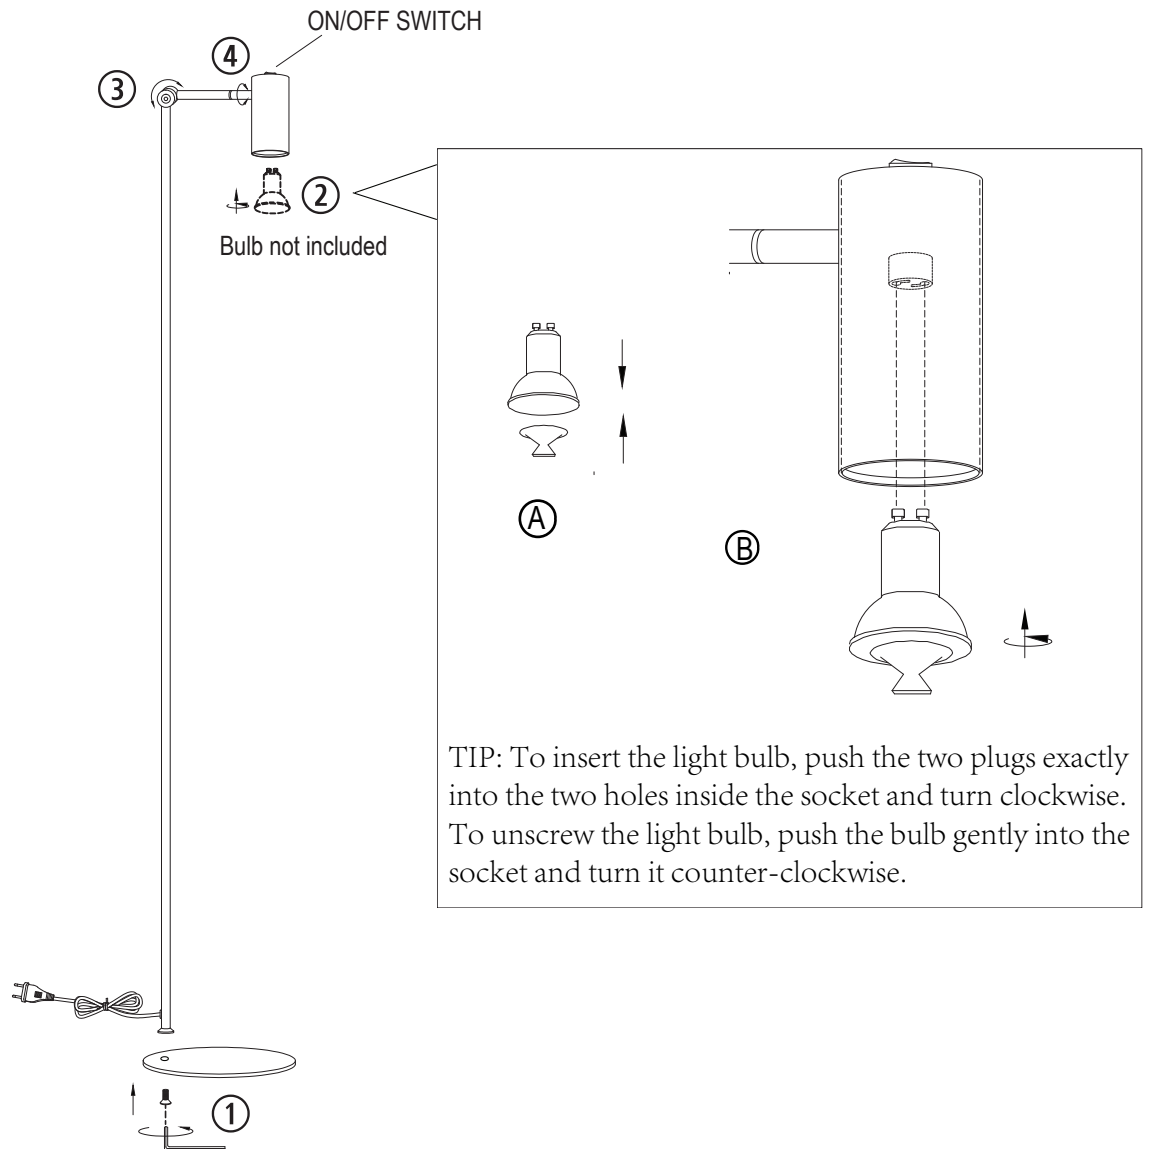

### MONTREUX FLOOR LAMP

- material: iron
- socket: GU10
- maximum watt: LED 5W

**Please note:** if the external flexible cable or cord of this luminaire is damaged, it should be replaced by a qualified person in order to avoid hazard.