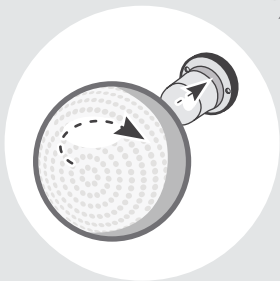

4,5 W LED

CRI > 80 - 2700 K

Ø 6,3" × 4,5"

by **Matti Klenell**, 2015

1

2

1

cod. U4328/0
ONLY FOR USA