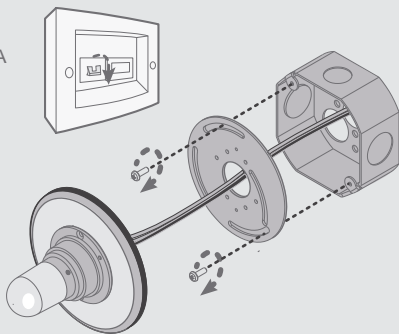

4,5 W LED

CRI > 80 - 2700 K

Ø 6,3" × 4,5"

by **Matti Klenell**, 2015

1

2

1

cod. U4328/0
ONLY FOR USA