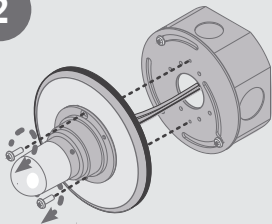

1

cod. U4328/0
ONLY FOR USA

2

3