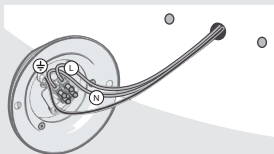

4,5 W LED

CRI > 80 - 2700 K

Ø 6,3" × 4,5"

by **Matti Klenell**, 2015

1

2

1

cod. U4328/0
ONLY FOR USA