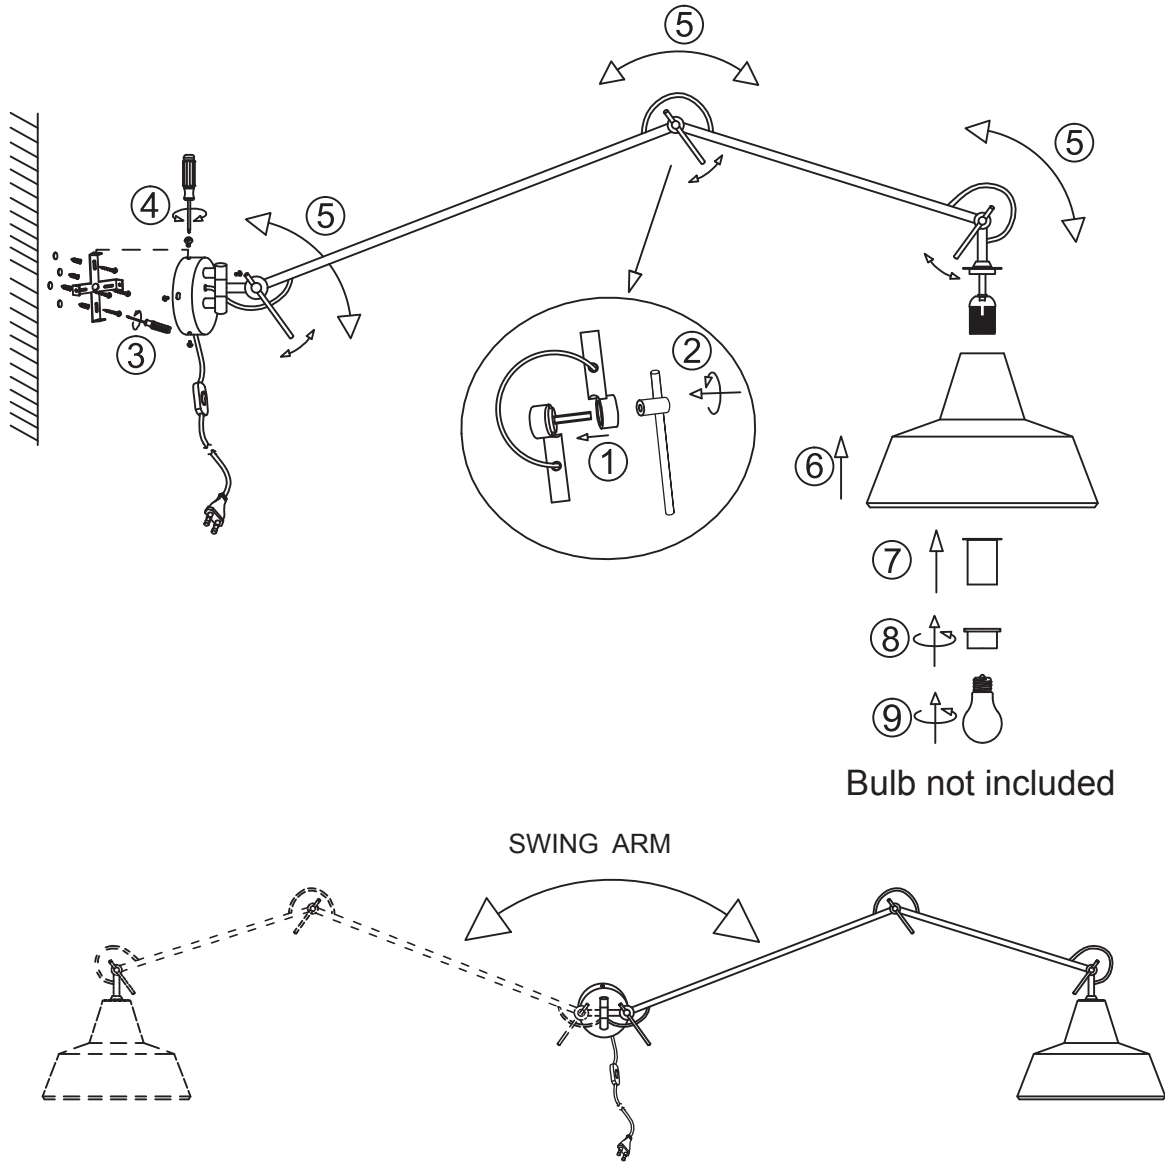

IT'S ABOUT RoMi[®]

C I T Y L I G H T S

CHICAGO WALL LAMP

ITEM NO.: CHICAGO/WA/W
CHICAGO/WA/B
CHICAGO/WA/GG

SIZE: 151CM L MAX
MAX: 60W/E27, 12W CFL

*Have a lot of
bright days with
your lamp!*
XXX

A CONCEPT OF URBAN LIGHTING
WWW.ITSABOUTROMI.NL