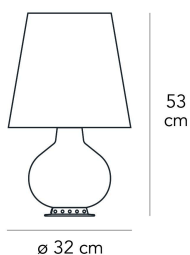

Table lamp with indirect and dimmable light. Painted metal frame. Diffuser and base made of satin brass. Black power cable, dimmer and plug. European two-pole plug. Bulb not included.