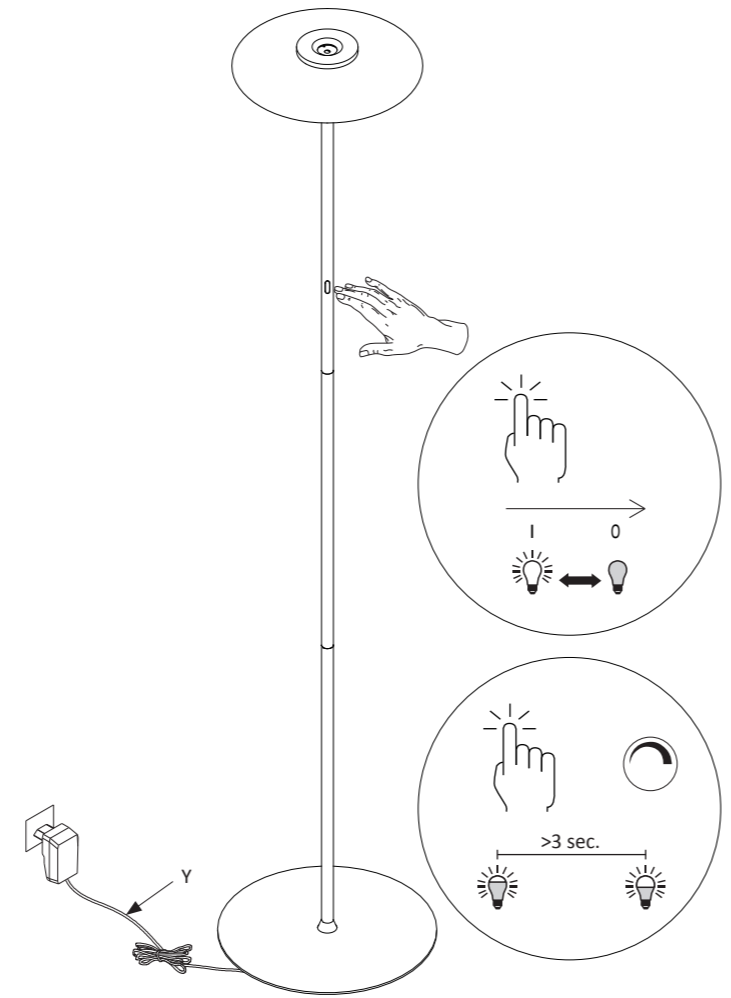

LED

1 x LED-Board 9V DC / 6,3W
1 x LED-Board 12V DC / 7,9W

1x

4

5

6