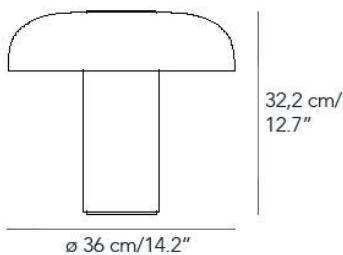

MADE IN

IT

MATERIAL DESCRIPTION

glass, galvanized metal, marble

ALIMENTATION CABLE

Black

COLOR DESCRIPTION SKU

black

DIMMER

Included dimmer

GROUP TENSION

Integrated Led

CERTIFICATIONS

CE Classe II IP20

ENERGY CLASS

F

COLOR

LIGHT SOURCE

LED 32W (3000K, CRI>80, 3700Lm)

SKU

F442105585NEWL