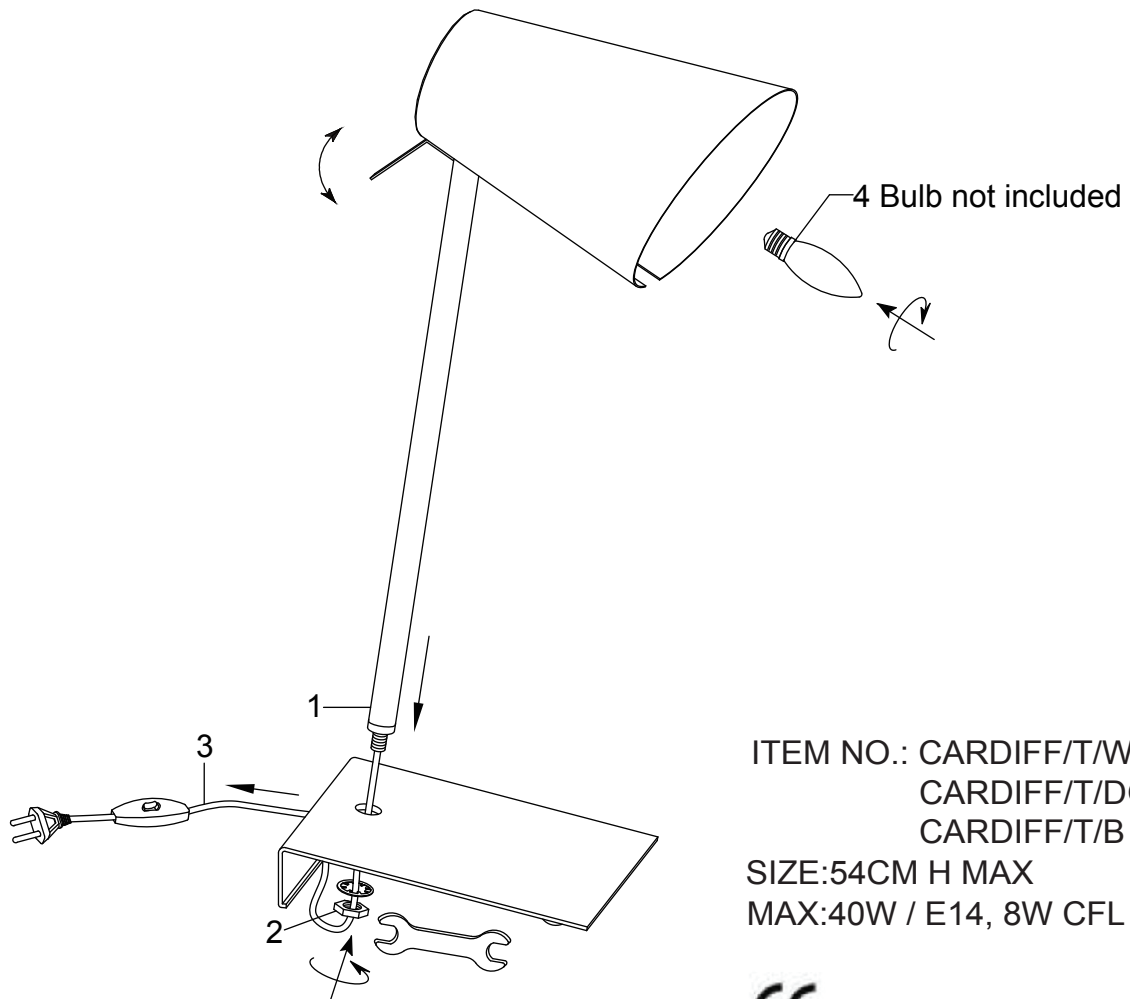

IT'S ABOUT RoMi[®]

C I T Y L I G H T S

CARDIFF TABLE LAMP

ITEM NO.: CARDIFF/T/W
CARDIFF/T/DG
CARDIFF/T/B

SIZE: 54CM H MAX
MAX: 40W / E14, 8W CFL

*Have a lot of
bright days with
your lamp!*

XXX

A CONCEPT OF URBAN LIGHTING
WWW.ITSABOUTROMI.NL