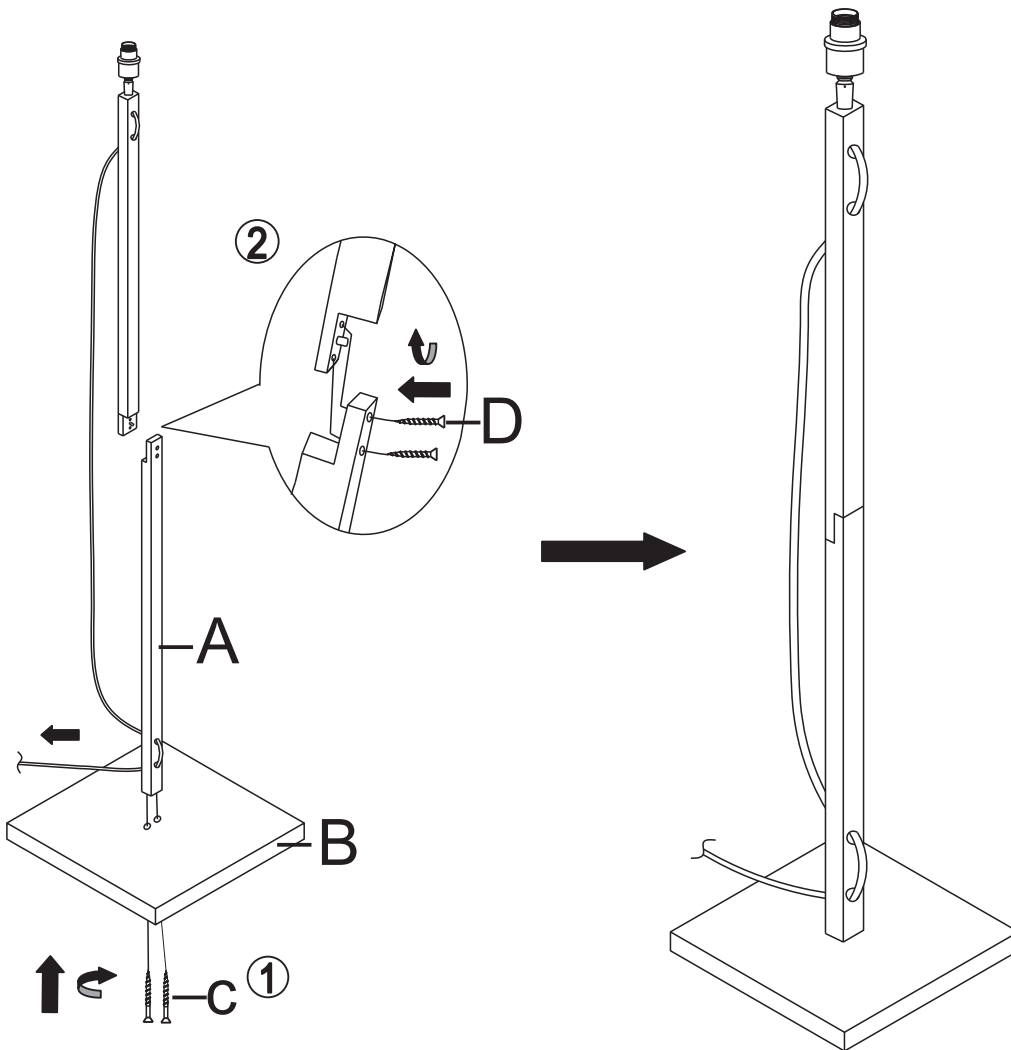

FUJI/F

Ax1

Bx1

Cx2+1

Dx2+1

Model no.:FUJI/F
 Size: Dia 30 x H144cm
 Max: 60W/12W CFL, E27