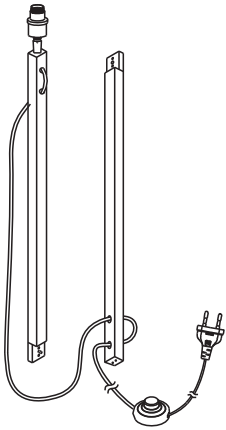

FUJI/F

Ax1

Bx1

Cx2+1

Dx2+1

Model no.:FUJI/F
 Size: Dia 30 x H144cm
 Max: 60W/12W CFL, E27