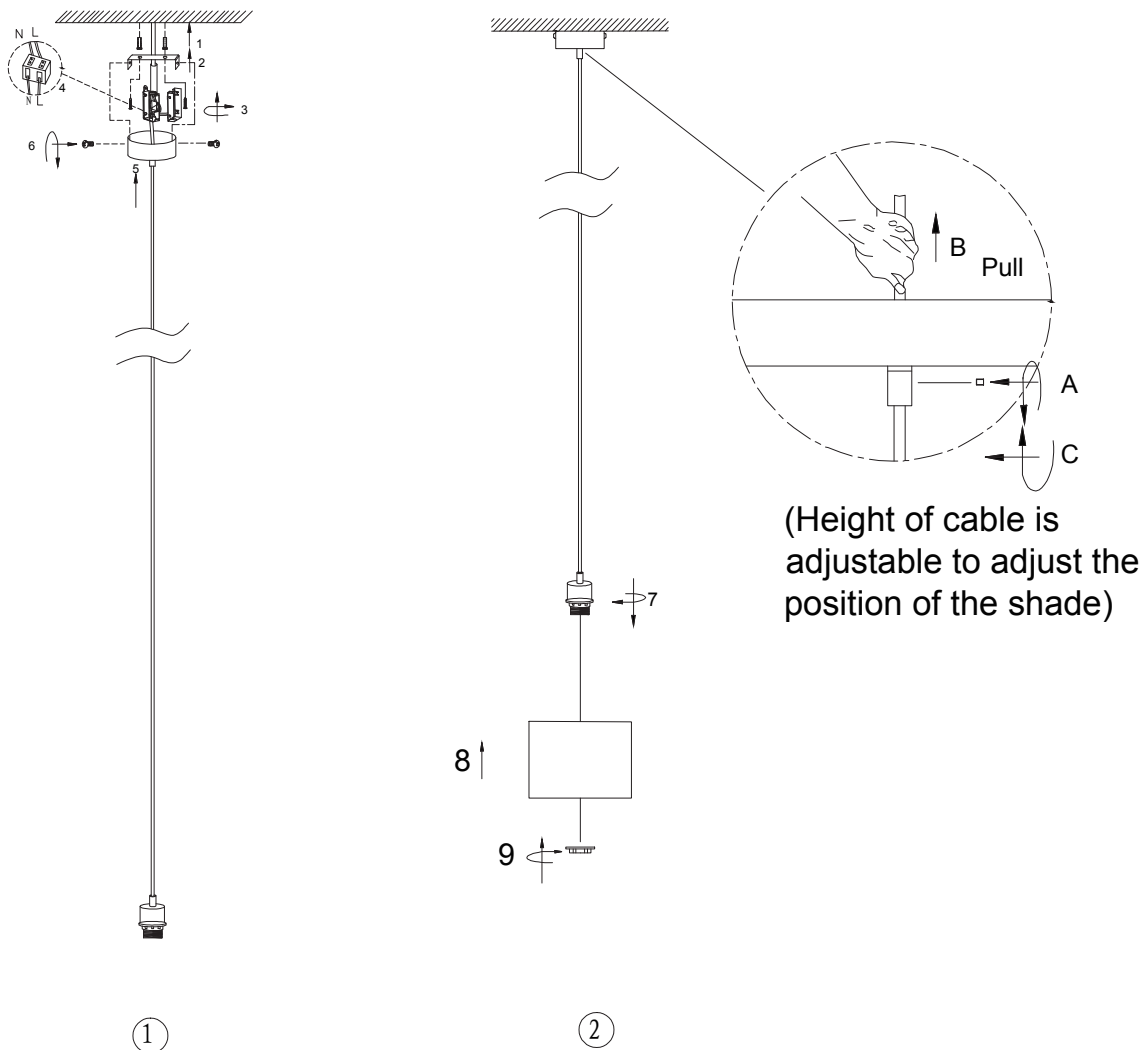

Hanging system for 1 lamp

ITEM NO.:GM0020-H1-B
GM0020-H1-WB
SIZE:214CM H MAX
MAX:40W/E27,8W CFL