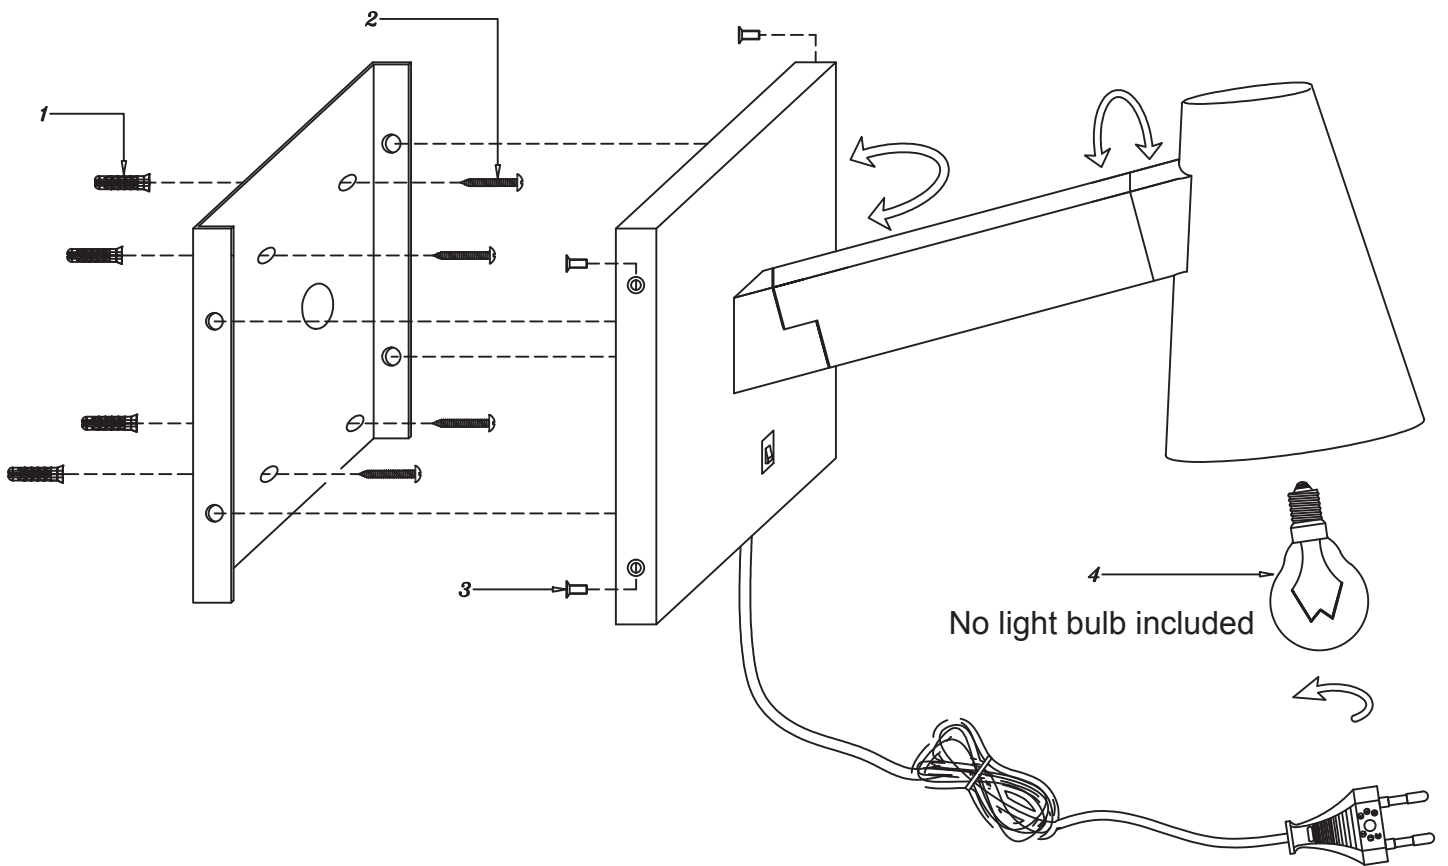

A black and white photograph of a city street, likely in New York City. The street is lined with tall buildings, including a prominent glass skyscraper on the left and the Empire State Building in the distance. The street is busy with traffic, including cars and a police van. A subway sign is visible on the right side of the street. The overall scene is a dense urban environment.

BRIGHT LIGHTS,
BIG CITY!

IT'S ABOUT RoMi[®]

C I T Y L I G H T S

BIARRITZ WALL LAMP

ITEM NO.: BIARRITZ/W/B
BIARRITZ/W/W

SIZE: 39.5 CM H MAX
MAX: 40W / E14, 8W CFL

*Have a lot of
bright days with
your lamp!*

XXX