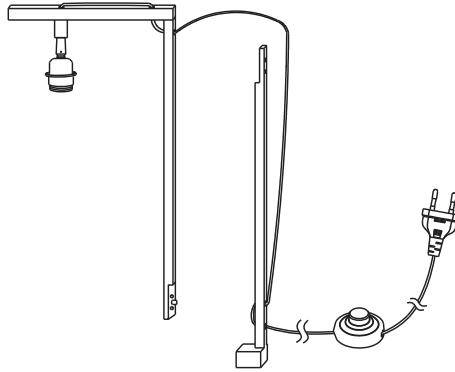

HIMALAYA/F

Ax1

Bx1

Cx2+1

Dx3+1

CE

Model no.:HIMALAYA/F
 Size:L42 x W25.5 x H176cm
 Max: 60W/12W CFL, E27