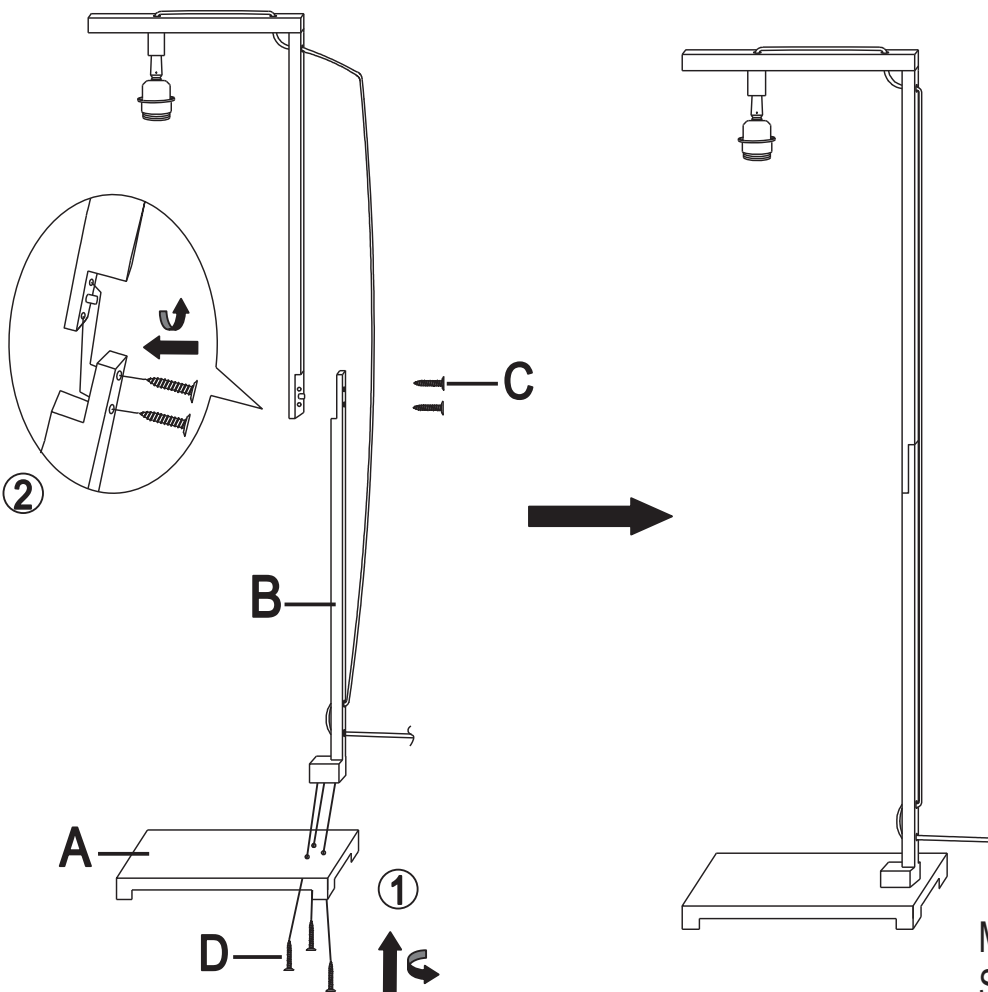

HIMALAYA/F

Ax1

Bx1

Cx2+1

Dx3+1

CE

Model no.:HIMALAYA/F
 Size:L42 x W25.5 x H176cm
 Max: 60W/12W CFL, E27