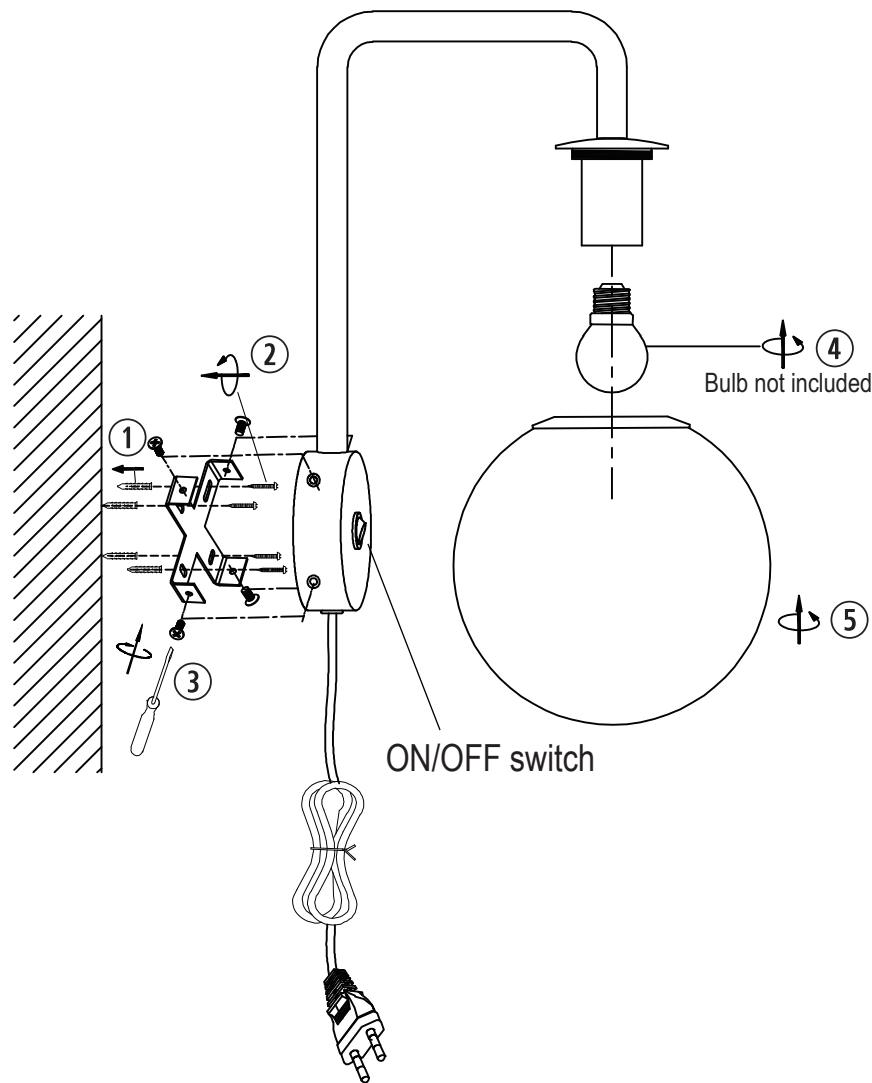

IT'S ABOUT RoMi[®]

CITY LIGHTS

WARSAW WALL LAMP

- material: iron, glass
- socket: E27
- maximum watt: 40W

Please note: if the external flexible cable or cord of this luminaire is damaged, it should be replaced by a qualified person in order to avoid hazard.