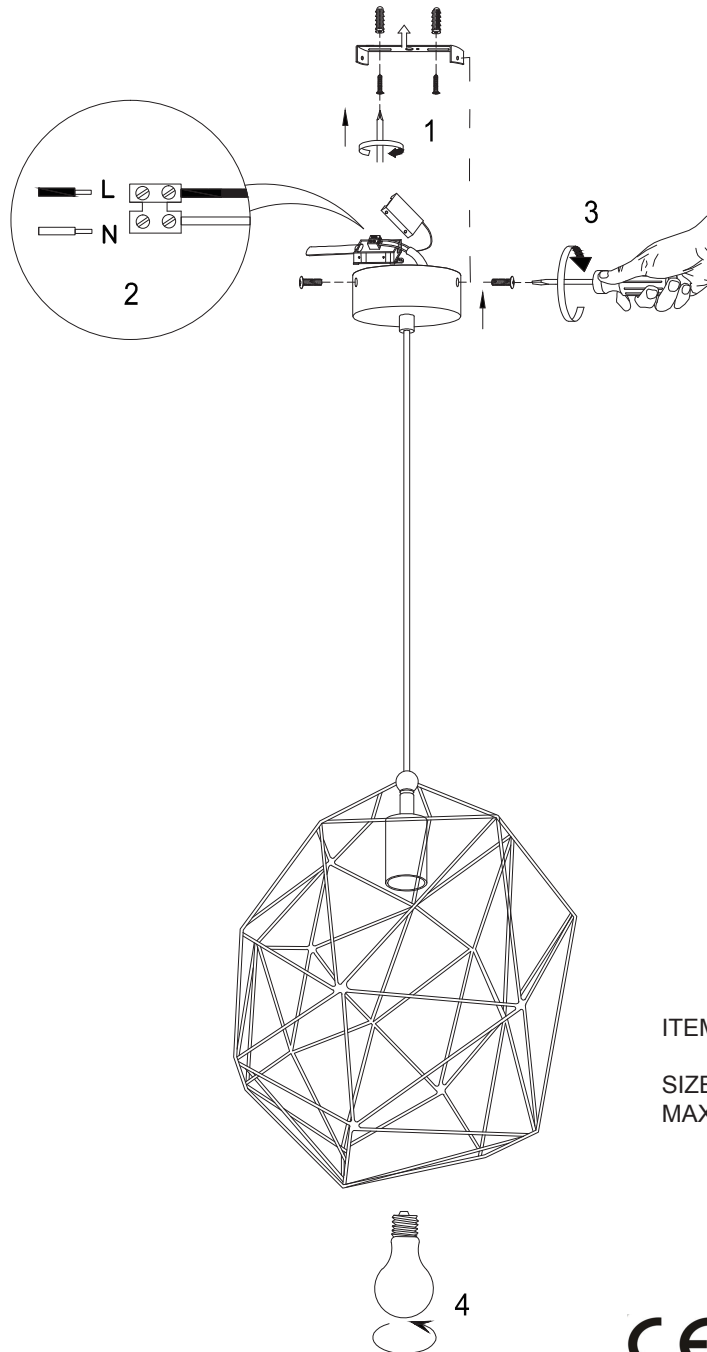

## COPENHAGEN HANGING LAMP

ITEM CODE: COPENHAGEN/H35/CO  
COPENHAGEN/H35/B  
SIZE : 37CM DIA X 290CM H MAX  
MAX : 60W / E27, 12W CFL

CE

Have a lot of  
bright days with  
your lamp!  
XXX

**A CONCEPT OF URBAN LIGHTING**  
WWW.ITSABOUTROMI.NL