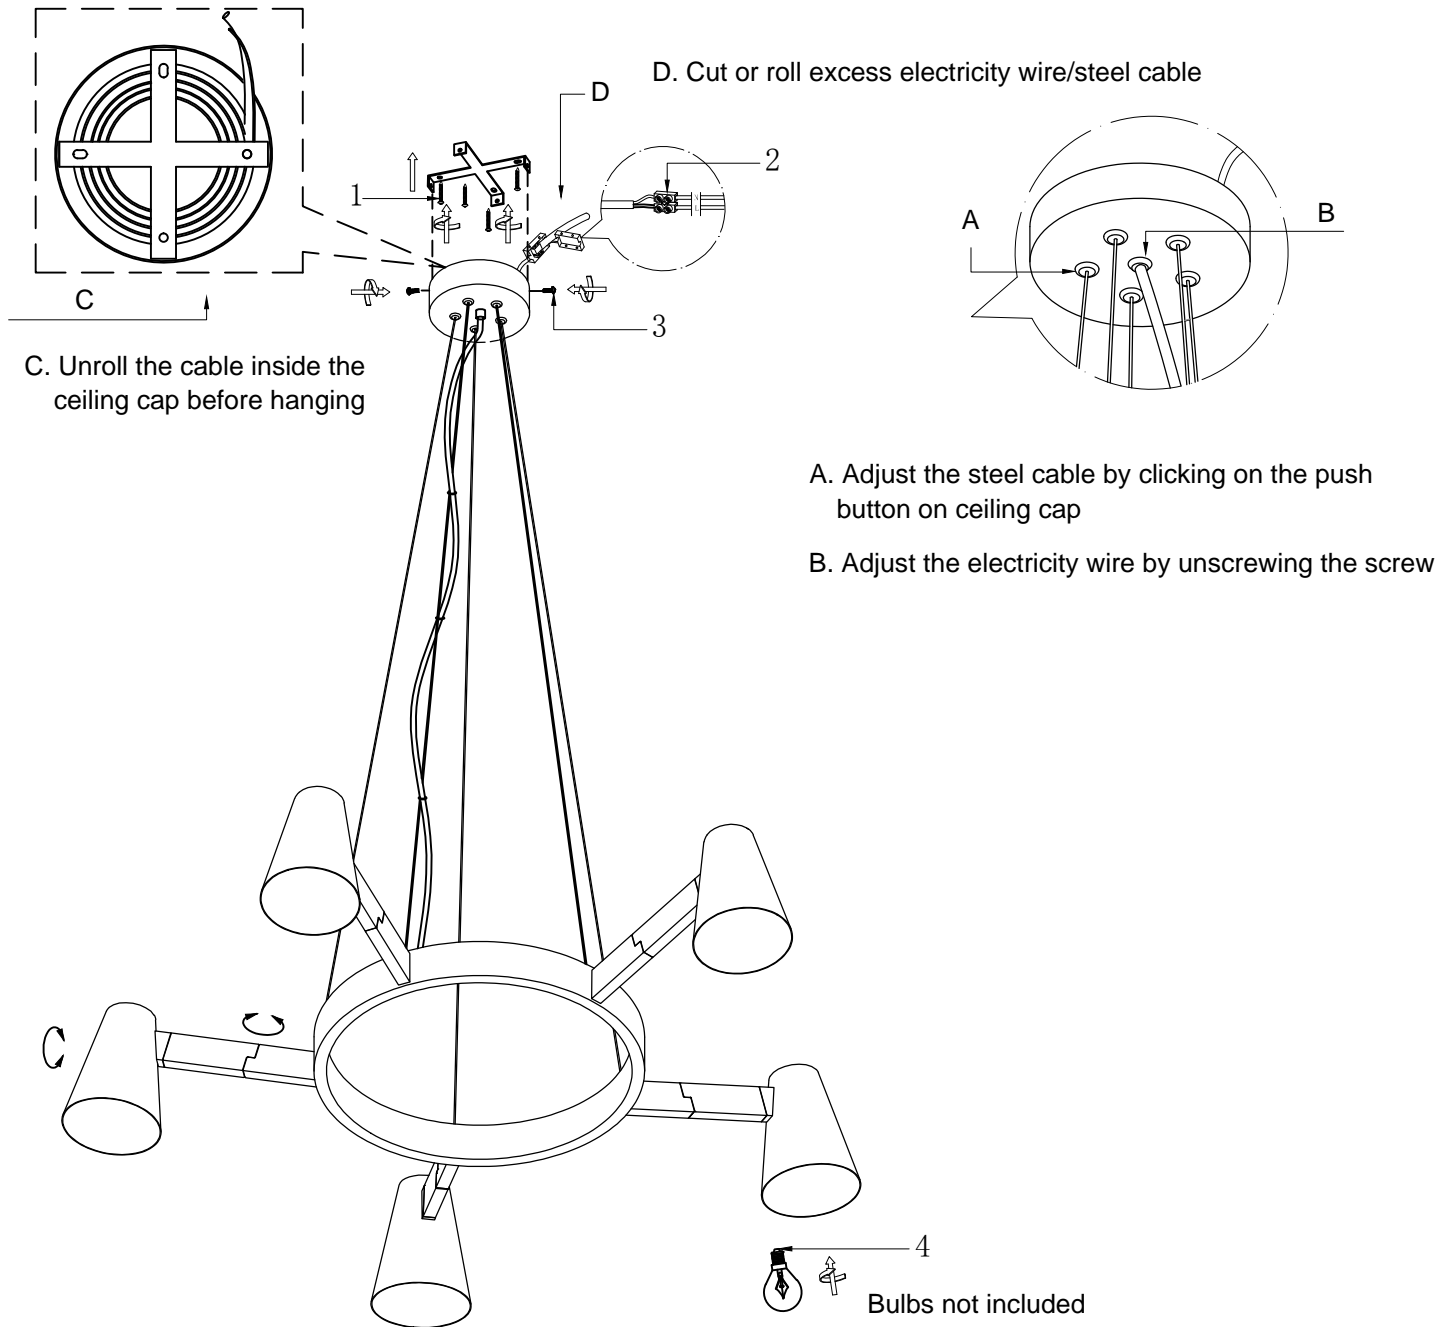

### HANGING LAMP BIARRITZ

- material: iron
- socket: 5xE14
- maximum watt: 5x 40W

*Have a lot of  
bright days with  
your lamp!*

XXX

**A CONCEPT OF URBAN LIGHTING**  
[WWW.ITSABOUTROMI.NL](http://WWW.ITSABOUTROMI.NL)