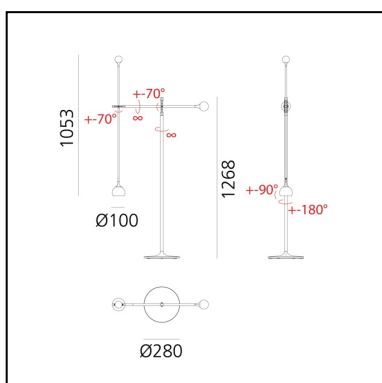

IXA - Floor - Yellow

Foster + Partners Industrial Design

IP20  Dimmbar: 

LUMINAIRE

- Watt: **9W**
- Lichtstrom (lm): **465lm**
- CCT: **3000K**
- Efficiency: **56%**
- Efficacy: **51.69lm/W**
- CRI: **90**

BESCHREIBUNG

Inspired by Alexander Calder's dynamic sculptures, the design interprets the idea of "elegant balance" through precision engineering.

Ixa is a complete and transversal family composed through the combination of an adjustable spherical head, rods and counterweights. It is a smart and scalable principle that allows the Ixa family to expand with the addition of new versions. A larger head is combined with two new structures, wall and ceiling, recalibrated to balance the weight and bring light into the space to respond to different lighting needs.

DIMENSION

- Durchmesser Fuß: **cm 28**