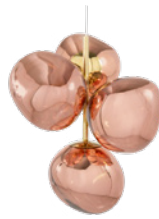

# MELT MINI CHANDELIER LED

OFF

ON

A decade on and the magical qualities of Melt have not dissipated. We have created something timeless, but we've noticed that not everyone can fit huge chandeliers in their interiors, so we've made a mini version – a contemporary and more compact light suitable for the new modern city context. Melt Mini Chandelier includes 4 x Melt Mini shades.

COPPER	
Code	MEC04CO-CEUM4
Shade Code	4 x MES02CO
Shade Material	Polycarbonate
Shade Colour/Finish	Copper, Mirrored
Fitting Code	LEDC04GOEU (China: LEDC04GOCCC)
Fitting Material	Steel
Fitting Colour/Finish	Gold, Polished
Service Offer	New

SMOKE	
Code	MEC04SM-CEUM4
Shade Code	4 x MES02SM
Shade Material	Polycarbonate
Shade Colour/Finish	Smoke, Mirrored
Fitting Code	LEDC04CHEU (China: LEDC04CHCCC)
Fitting Material	Steel
Fitting Colour/Finish	Silver, Polished
Service Offer	New

Year of Design	2022
Product Weight	4kg
Finishing Process	Semi-Metalised, Plated
Surface Mount Shade/Diameter	Dome, 25.4cm
Power Method	Mains
Cable Spec	H03VVH2-F 2 x 0,75 mm <sup>2</sup> FEP/PVC
Cable Type Length	Clear, 500cm
Light Source	4 x 6W LED
Max Wattage	30W
Lumens	2300
CRI	>90
Colour Temperature	3000K
Dimmability	Mains Dimmable, Leading and Trailing Edge
Voltage	220-240V
Environment	Indoor
Spares	4 x LEDRING02A; 1 x LEDCDRIVER01EU
Certification/Electrical Class	Certified for NZ/AUS