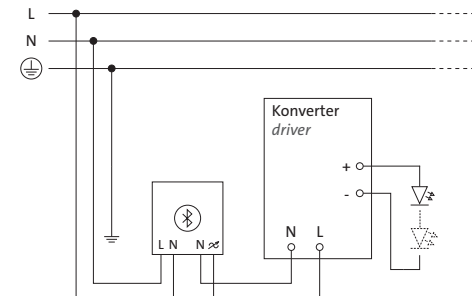

PLEASE NOTE: Not all operating devices or dimming shown here are available for every product. The number of LEDs shown is only an example.

SCHALTPLAN WIRING DIAGRAM
Phasenan- und abschnitt *leading/trailing edge* (-7)

SCHALTPLAN WIRING DIAGRAM
Phasenan- und abschnitt *leading/trailing edge* (-5)

SCHALTPLAN WIRING DIAGRAM
DALI (-4)

SCHALTPLAN WIRING DIAGRAM
BLUETOOTH (CBU-ASD) (-9)

SCHALTPLAN WIRING DIAGRAM
BLUETOOTH (CBU-TED) (-9)

SCHALTPLAN WIRING DIAGRAM
BLUETOOTH (-9)

seventies 70's | se-22

AUFBAU-PENDELLEUCHE SURFACE MOUNTED PENDANT LUMINAIRE