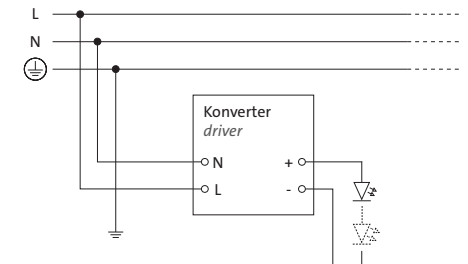

PLEASE NOTE: Not all operating devices or dimming shown here are available for every product. The number of LEDs shown is only an example.

SCHALTPLAN WIRING DIAGRAM
Phasenan- und abschnitt *leading/trailing edge* (-7)

SCHALTPLAN WIRING DIAGRAM
Phasenan- und abschnitt *leading/trailing edge* (-5)

SCHALTPLAN WIRING DIAGRAM
DALI (-4)

SCHALTPLAN WIRING DIAGRAM
BLUETOOTH (CBU-ASD) (-9)

SCHALTPLAN WIRING DIAGRAM
BLUETOOTH (CBU-TED) (-9)

SCHALTPLAN WIRING DIAGRAM
BLUETOOTH (-9)

seventies 70's | se-22

AUFBAU-PENDELLEUCHE SURFACE MOUNTED PENDANT LUMINAIRE