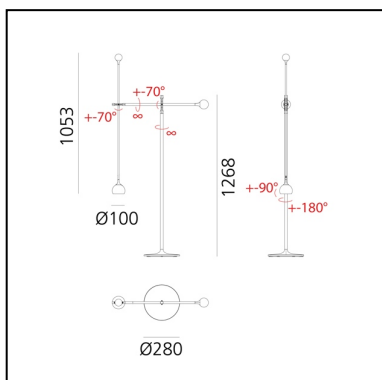

IXA - Floor - Blau

Foster + Partners Industrial Design

IP20  Dimmbar: 

LUMINAIRE

- Watt: **10W**
- CCT: **2700K**
- CRI: **90**

BESCHREIBUNG

Inspired by Alexander Calder's dynamic sculptures, the design interprets the idea of "elegant balance" through precision engineering.

Ixa is a complete and transversal family composed through the combination of an adjustable spherical head, rods and counterweights. It is a smart and scalable principle that allows the Ixa family to expand with the addition of new versions. A larger head is combined with two new structures, wall and ceiling, recalibrated to balance the weight and bring light into the space to respond to different lighting needs. Ixa is the expression of functional, productive and sustainable intelligence through deliberate choices of reduction and simplification, the result of a solid design know-how. Artemide and Foster+Partners share a profound approach to sustainable design that permeates product development at every stage and singles itself out as an essential element of the project.

DIMENSION

- Durchmesser Fuß: **cm 28**