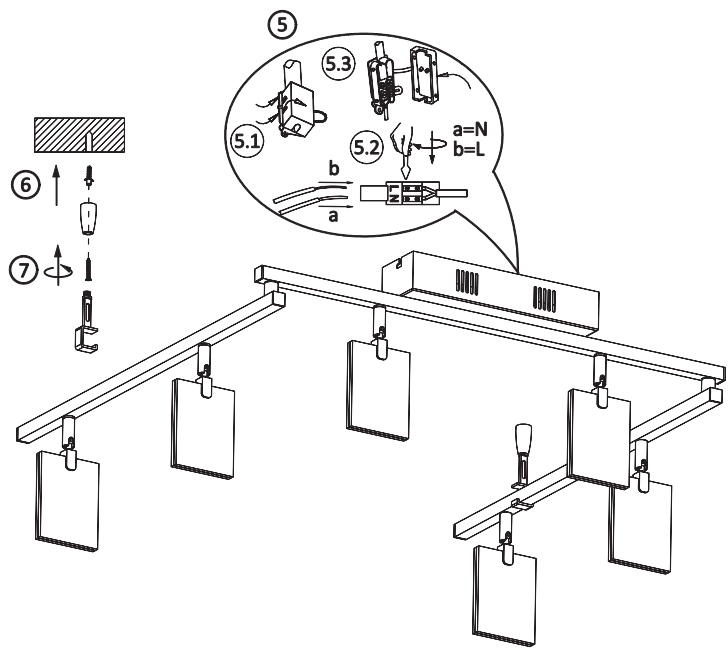

## 835938/835946

230V/50Hz~

LED 6xLED-Board 21v DC/6,1W

2x 2x 4x 2x

1x 2x 1,5V AAA 2x

4

5

6