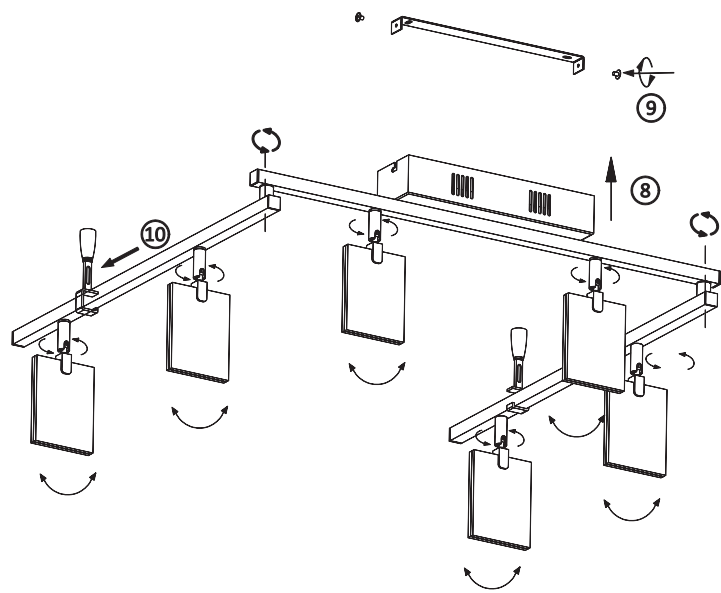

## 835938/835946

230V/50Hz~

LED 6xLED-Board 21v DC/6,1W

2x 2x 4x 2x

1x 2x 1,5V AAA 2x

4

5

6