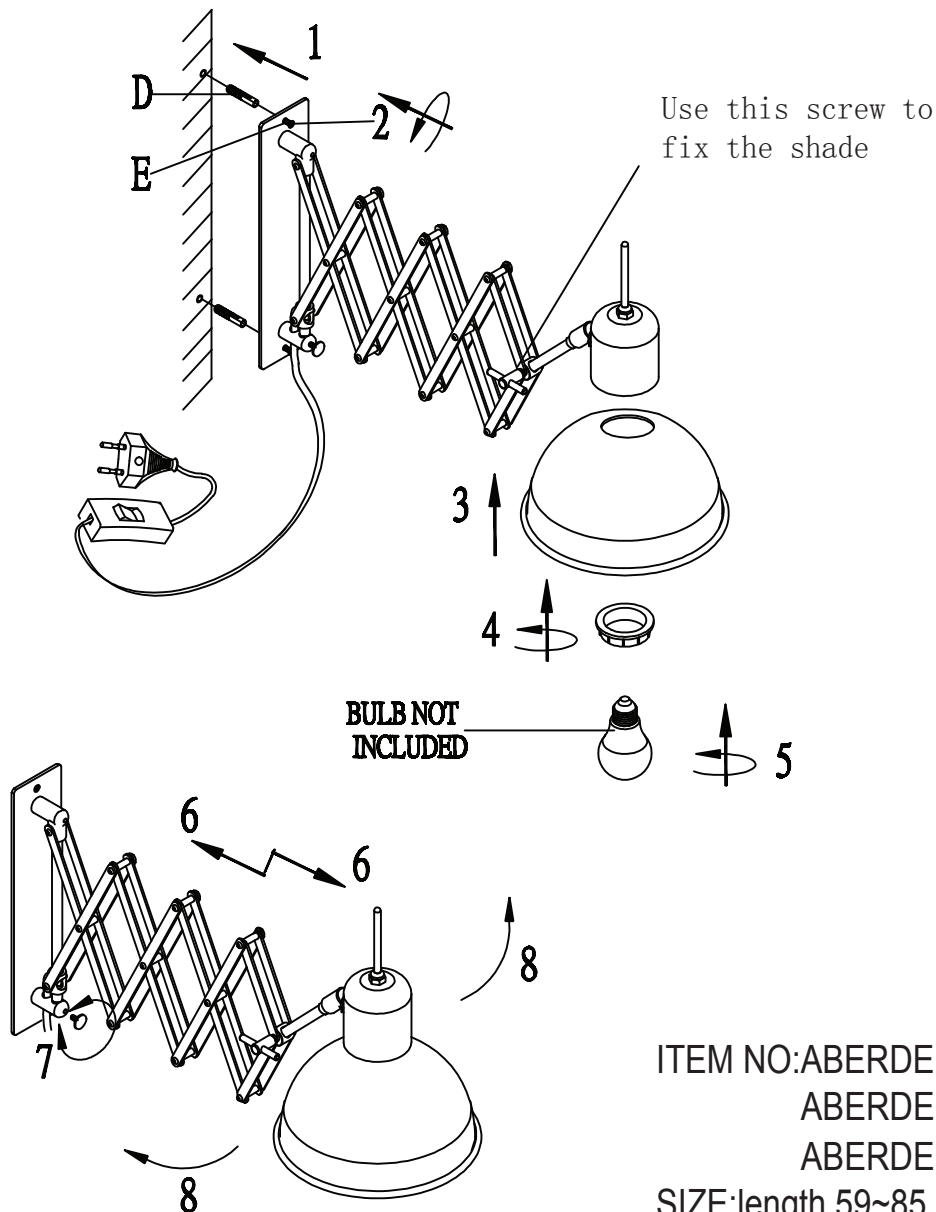

IT'S ABOUT RoMi[®]

C I T Y L I G H T S

ABERDEEN WALL LAMP

ITEM NO: ABERDEEN/W/B
 ABERDEEN/W/W
 ABERDEEN/W/GG

SIZE: length 59~85 cm
 E14, MAX 40W or 8W CFL

Attention:
 Need to loosen the screw "7" before
 move the arm to left or right side,
 and fix the screw after arm adjustment