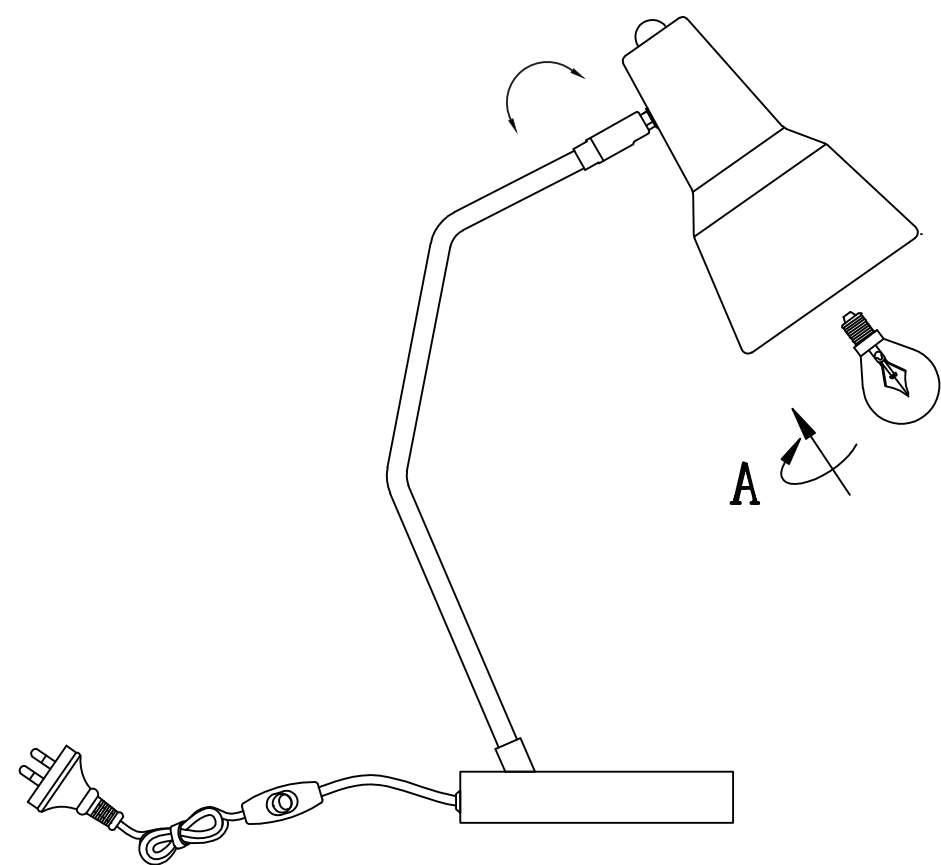

IT'S ABOUT RoMi[®]

CITY LIGHTS

VALENCIA TABLE LAMP

BULB NOT INCLUDED

- Model: VALENCIA/T
● material: Metal
● size: L31*W16*H47CM
● fitting: E14 40W

*Have a lot of
bright days with
your lamp!*
XXX

A CONCEPT OF URBAN LIGHTING
WWW.ITSABOUTROMI.NL