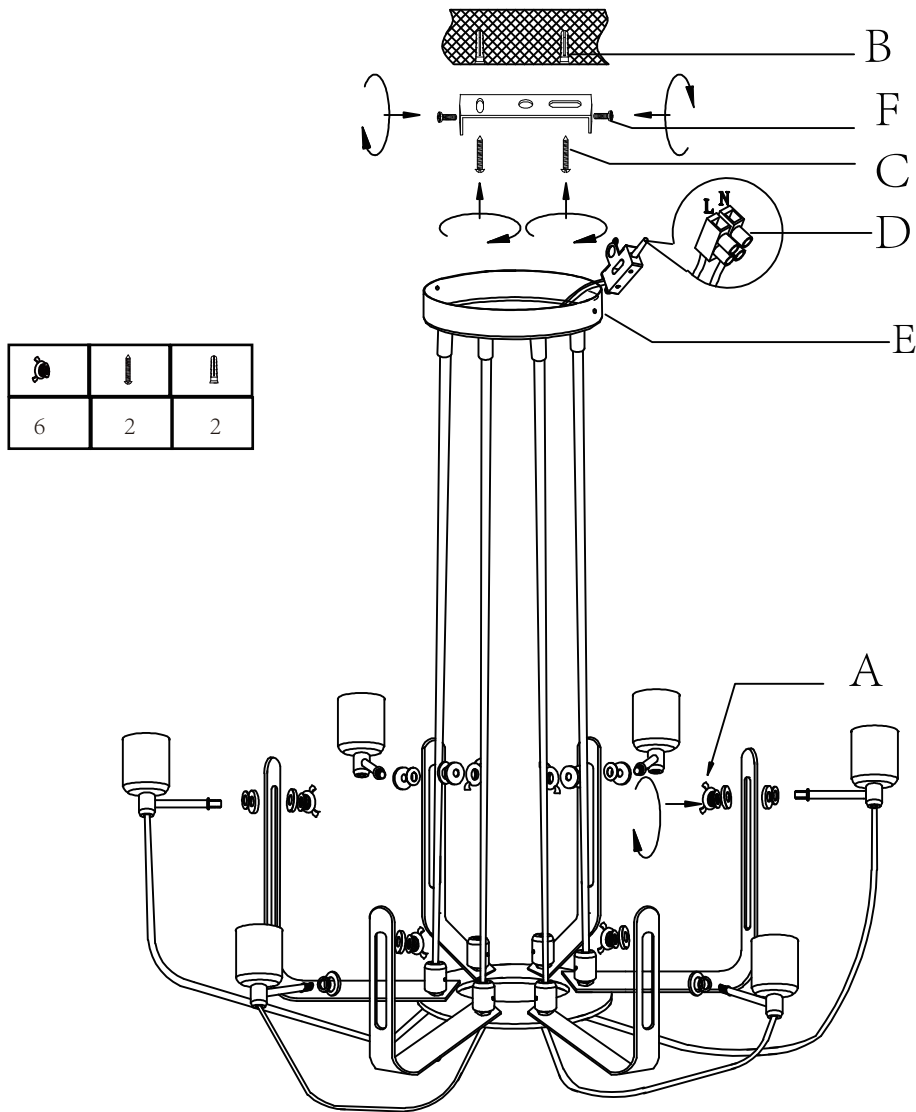

IT'S ABOUT RoMi[®]

CITY LIGHTS

Item no.: SEATTLE/H/B

Materials: metal

Colors: matt black

Size: 54x150cmH

Max40W(8W CFL) E27

*Have a lot of
bright days with
your lamp!*