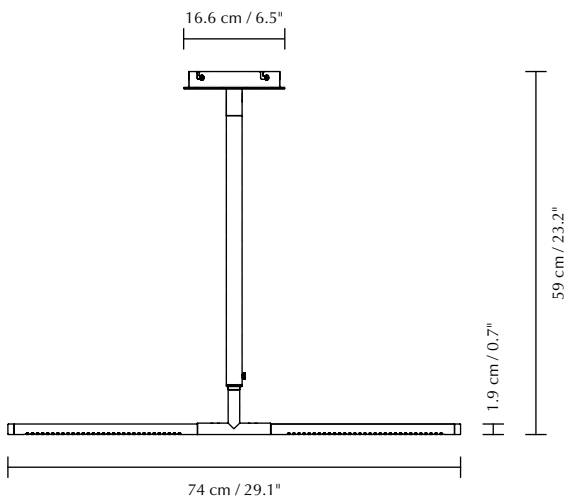

Colour variations

plated brass

UMAGE