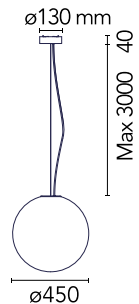

Are you a professional and your project needs consulting and support?

[BOOK AN APPOINTMENT](#)

Main specifications

EAN	8059607063699
Mounting	Suspension
Environments	Indoor dry location
Light Source Type	Bulb
Lamp category	LED retrofit
Lamp holders	E27
Number of heads	1
Power (W)	30

Physical

Colour	White
Cord length (mm)	2700
Canopy dimension (mm)	40
Canopy width (mm)	130
Net weight (kg)	6.5
Package volume (m3)	0.2
IP internal	20

Download

[Mounting instructions](#) PDF

Photometric Files

[LDT / IES](#) ZIP

Technical Drawings

[2D](#) ZIP

[3D](#) ZIP