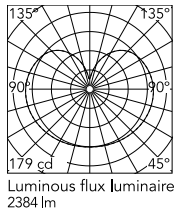

### Physical

Colour	White
Cord length (mm)	2700
Canopy dimension (mm)	40
Canopy width (mm)	130
Net weight (kg)	6.5
Package volume (m3)	0.2
IP internal	20

### Technical Drawings

[2D](#)  ZIP

[3D](#)  ZIP

## Schematic light drawing

Beam Angle:

h(m)	E(lx)	D(m)
1	0	
2	0	
3	0	
4	0	
5	0	