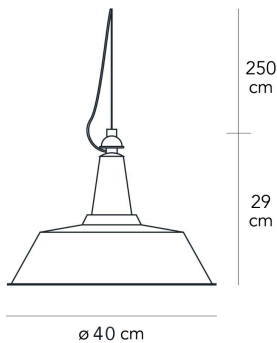

Suspension lamp with direct and dimmable light. Diffuser and hook made of painted metal. Steel suspension cable. Transparent power cable. Ceiling rose made of painted thermoplastic material. Bulb not included.