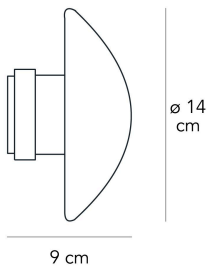

SILLABA LARGE

Piero Castiglioni, 1988

Designed for either wall or ceiling installation, Sillaba combines discretion and pureness, furnishing any room with its minimal presence.

Wall/ceiling lamp with diffused and dimmable light. Painted metal frame. Diffuser made of printed borosilicate glass with sandblasted on the outside. Integrated led.