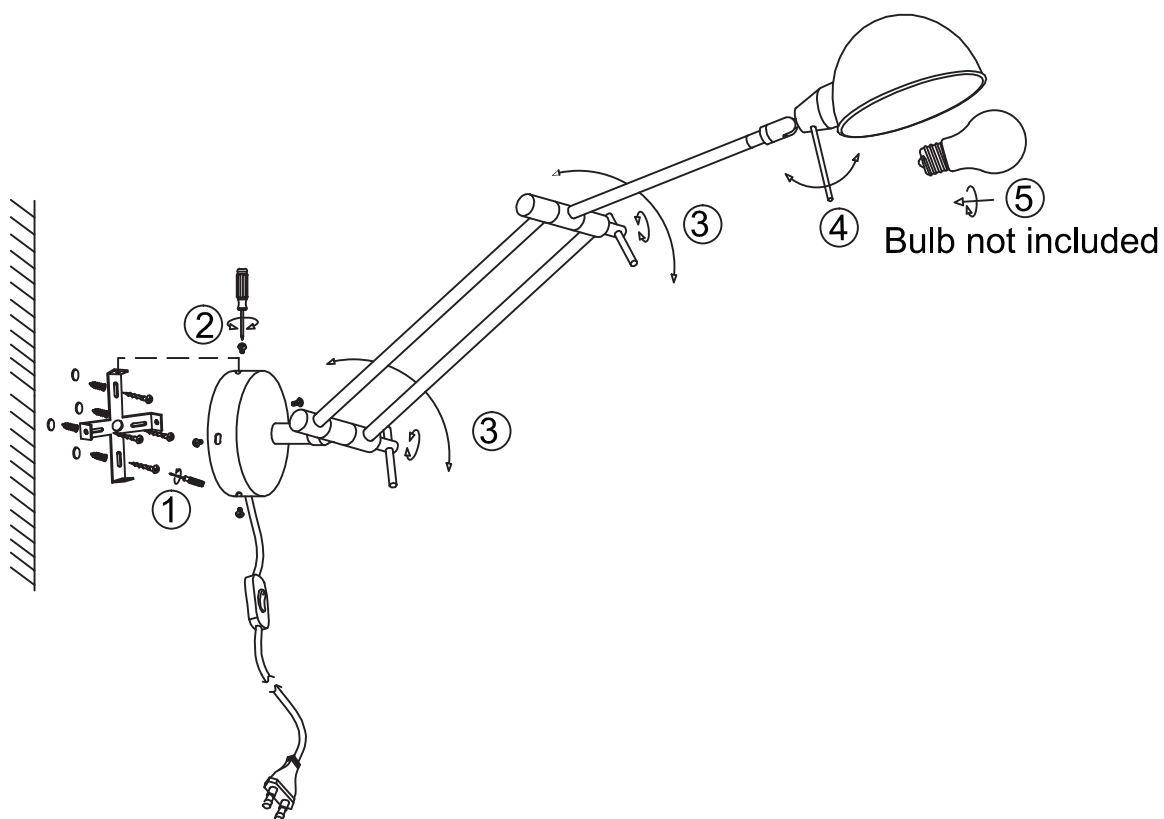

## GLASGOW WALL LAMP

ITEM NO.:GLASGOW/W/W  
GLASGOW/W/B  
GLASGOW/W/GG

SIZE: 82CM L MAX  
MAX:40W/E27,8W CFL

*Have a lot of  
bright days with  
your lamp!*  
XXX

**A CONCEPT OF URBAN LIGHTING**  
WWW.ITSABOUTROMI.NL