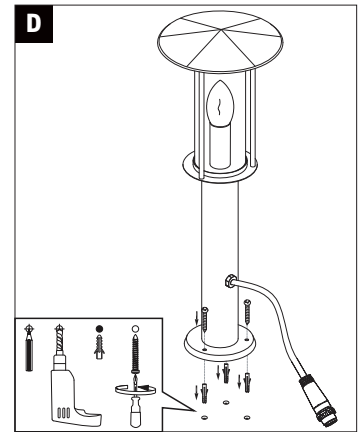

1x

1x

3x

not incl.

Paulmann
Art.-Nr. 988.48

Driver

Control Box

ZigBee Control Box