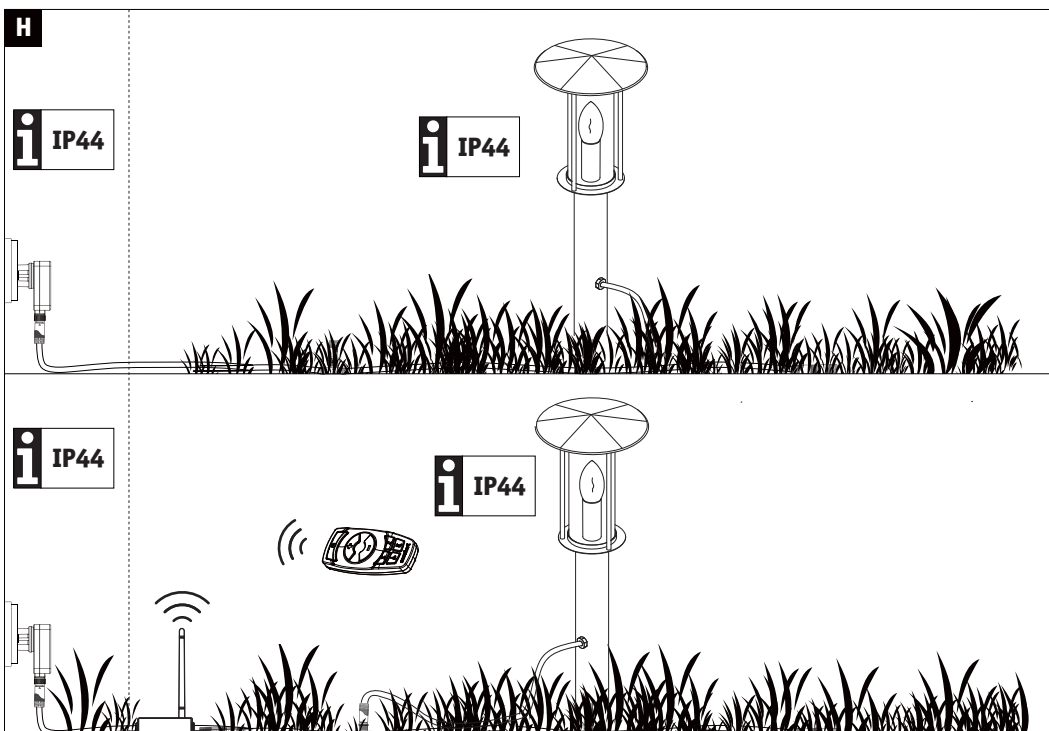

1x

1x

3x

not incl.

Paulmann
Art.-Nr. 988.48

Driver

Control Box

ZigBee Control Box