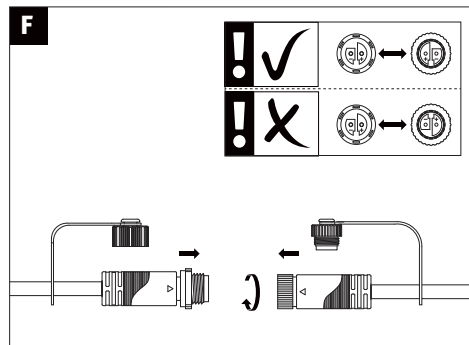

1x

1x

3x

not incl.

Paulmann
Art.-Nr. 988.48

Driver

Control Box

ZigBee Control Box