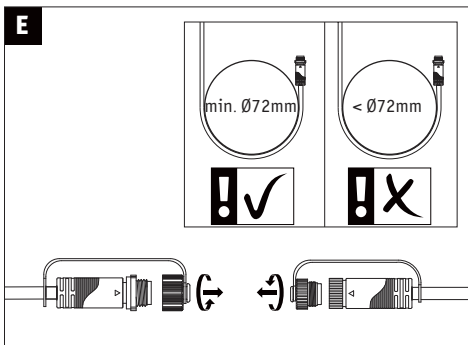

1x

1x

3x

not incl.

Paulmann
Art.-Nr. 988.48

Driver

Control Box

ZigBee Control Box