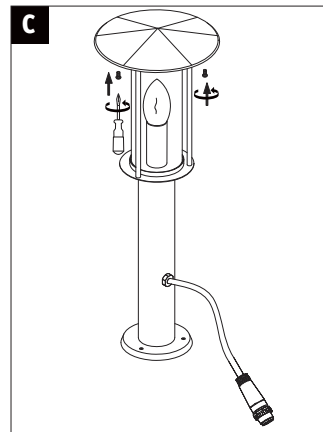

1x

1x

3x

not incl.

Paulmann
Art.-Nr. 988.48

Driver

Control Box

ZigBee Control Box