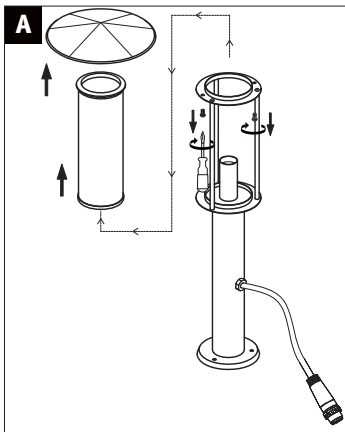

1x

1x

3x

not incl.

Paulmann
Art.-Nr. 988.48

Driver

Control Box

ZigBee Control Box