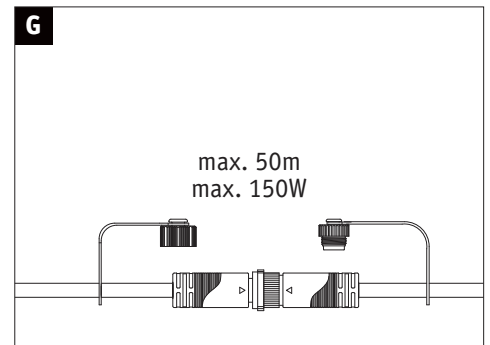

1x

1x

3x

not incl.

Paulmann
Art.-Nr. 988.48

Driver

Control Box

ZigBee Control Box