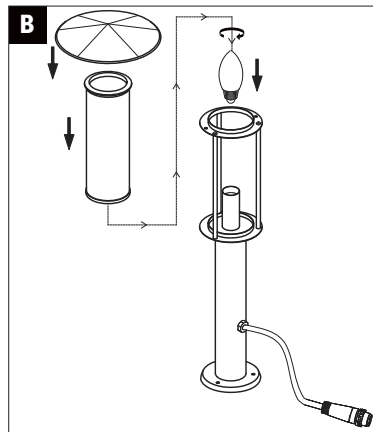

1x

1x

3x

not incl.

Paulmann
Art.-Nr. 988.48

Driver

Control Box

ZigBee Control Box