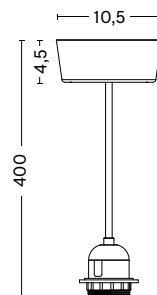

MATERIAL

CEILING MOUNT / Textured ABS.

CORD / Braided fabric with PVC isolation.

COLOUR

Please note that the colour codes are indicative.

Available in 1 colour

/ Soft Black (RAL 9004)

CERTIFICATIONS

/ CE approved: This product has been assessed and complies with the essential requirements of the relevant European directives.

Tested according to the following European EN / IEC standards which relate specifically to electrical lighting products including:

/ EN 60598-2-4:1997 (portable luminaires)

/ EN 60598-1:2015 (general requirements)

DIMENSIONS

DIAMETER / 10,5 cm / 4.1"

CORD LENGTH / 400 cm / 157.5"

TECHNICAL SPECIFICATIONS

/ LIGHT SOURCE / LED E27 (bulb not included)

/ POWER (watts) / MAX. 15W

/ DIMMABLE / No

/ POWER SUPPLY / 220-240V AC at 50-60Hz

/ CORD LENGTH / 400 cm

/ SWITCH / No

DOWNLOADS

Packshots and lifestyle photos, 2D / 3D files, care and maintenance instructions, CE attestation of conformity certificates, product fact sheets, and product presentations are available in our Image Bank at hay.com.

An overview of the complete HAY lighting collection and accessories, can be found at hay.dk/da-dk/contract/downloads.

HAY