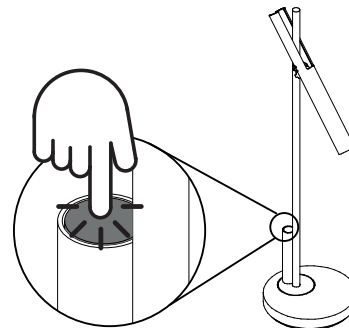

## 3. installation table mount

- ① plug the connector coming from the fixture into the adapter
- ② plug the other side of the adapter in the socket for the 230V connection

**IMPORTANT:**  
respect the order described above  
to avoid a hotswap of the LED!

## 4. functionalities

dimming the fixture

control and dimming of the fixture works  
through the capacitive cap

dim protocol:  
1x touch = ON

hold = dim up or dim down

1x touch = OFF

**NOTE:** release your touch before  
carrying out the next command!

## 5. pictures