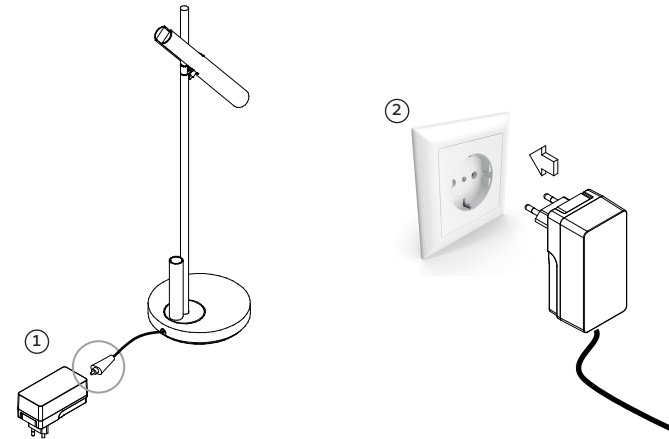

## 2. installation

place the esprit desk on any desired surface

aim the fixture, 360° rotation, 90° inclination

optional: secure the head with allen key

## 3. installation table mount

- ① plug the connector coming from the fixture into the adapter
- ② plug the other side of the adapter in the socket for the 230V connection

**IMPORTANT:**  
respect the order described above  
to avoid a hotswap of the LED!