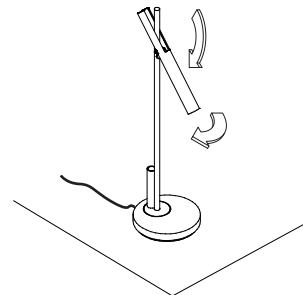

### gear containing product

the gear contained in this luminaire shall only be replaced by the manufacturer or his service agent or a similar qualified person

**Please make sure the main voltage is disconnected before proceeding!** ⚡

## 2. installation

place the esprit desk on any desired surface

aim the fixture, 360° rotation, 90° inclination

optional: secure the head with allen key