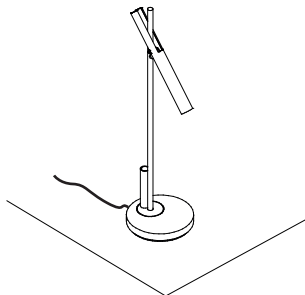

## 2. installation

place the esprit desk on any desired surface

aim the fixture, 360° rotation, 90° inclination

optional: secure the head with allen key