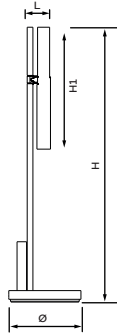

## technics & dimensions

name	reference	safety class/ protection class	Vac	frequency	nom. current gear	power factor	max. power	LxH	H1	Ø
esprit desk	KR96391X-90XX-WDL-XX	II / IP20	230Vac	50/60Hz	0,45A	0,9λ	10W	48x70x562	250	150

## 3. installation table mount

- ① plug the connector coming from the fixture into the adapter
- ② plug the other side of the adapter in the socket for the 230V connection

**IMPORTANT:**  
respect the order described above  
to avoid a hotswap of the LED!