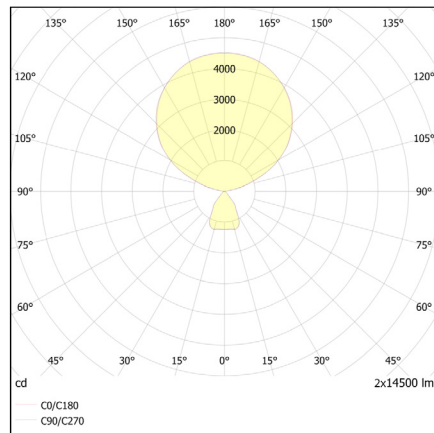

Farben

Farben	Artikelnummer
● Satin / Black	GX94-0
○ Satin / White	GX94-1
● Black / Black	GX94-2
○ White / White	GX94-3

Dimensionen

Body

Maße Verpackung (L × B × H)	250 cm × 17 cm × 20 cm
Material	Aluminium
Oberfläche	Satin: Eloxiert Black, White, Titan: Pulverbeschichtet
Gewicht	17kg
Montageart	Freistehend
Nennspannung	220 – 240V
Leistungsaufnahme	2 × 98W
Leuchteffizienz	125lm/W
Länge Anschlussleitung	2,9m
Schutzklasse	I
EU-Konformität	CE

Colors

Color	SKU
● Satin / Black	GX94-0
○ Satin / White	GX94-1
● Black / Black	GX94-2
○ White / White	GX94-3

Dimensions

Body

Packaging dimensions (L x W x H)	250 cm × 17 cm × 20 cm
Material	Aluminum
Surface	Satin: Anodized Black, White, Titan: Powder-coated
Weight	17kg
Mounting type	Floor
Rated voltage	220 – 240V
Power consumption	2 × 98W
Luminaire efficiency	125lm/W
Length of connection cable	2,9m
Protection class	I
This Product is CE conform	CE

GRAU

Light Curve

Light

Light source	LED
Luminous flux	2×14500lm
Direct color rendering index	> 80
Indirect color rendering index	> 80
Light emission	11% direct / 89% indirect
Light distribution	Symmetric
Average LED life	50.000h
Color temperature	3500 K
Light color	Neutral White
Dimmable	Yes
Type of dimming	Integrated pushbutton
Motion sensor	Yes
Range of the motion sensor	2m
Constant Light Regulator	Yes
Sensor system can be switched off	Yes
Remote control included	Yes
Swarm function	Optional
Energy efficiency (direct light)	C
Energy efficiency (indirect light)	B