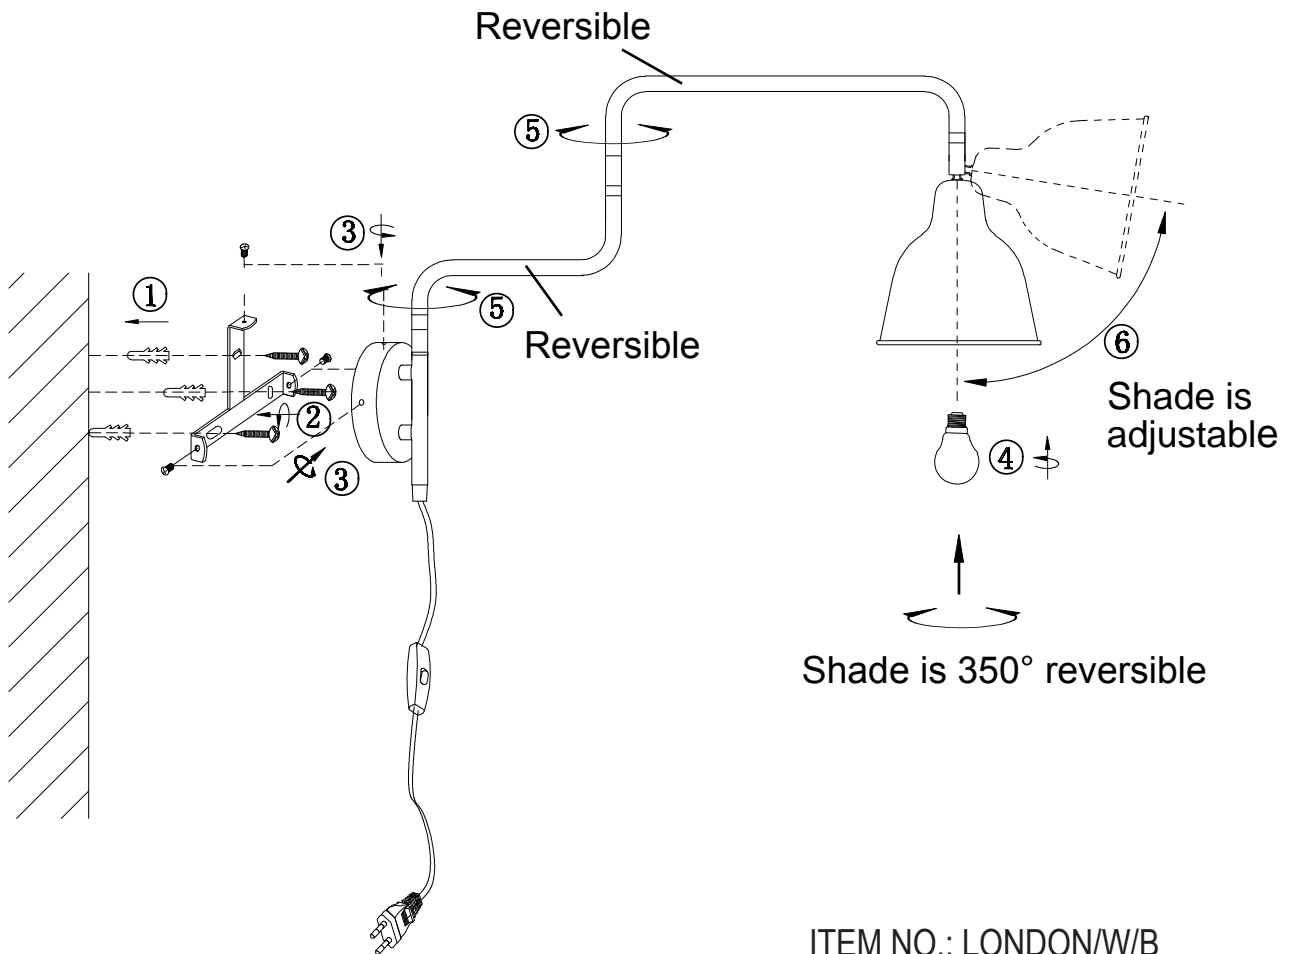

## LONDON WALL LAMP

ITEM NO.: LONDON/W/B  
LONDON/W/W  
LONDON/W/OG  
SIZE: 43.5CM H X 67CM E MAX  
E27, MAX 25W or 5W CFL

CE

*Have a lot of  
bright days with  
your lamp!*  
XXX

**A CONCEPT OF URBAN LIGHTING**  
WWW.ITSABOUTROMI.NL