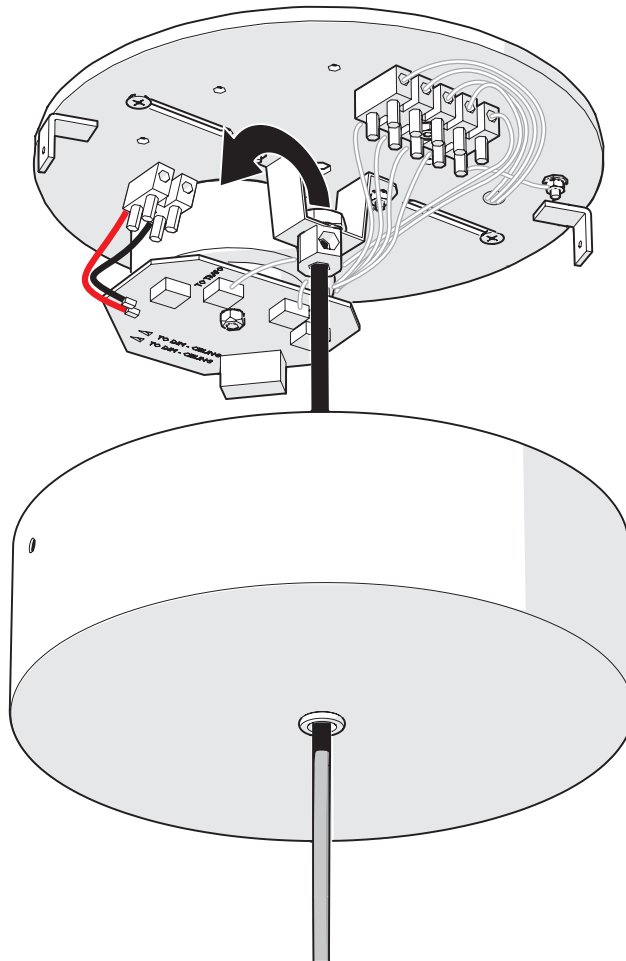

moooi

Coppélia

9

10

moooi

Coppélia

11

IMPORTANT NOTE
MAINTAIN 30CM (12") OR MORE DISTANCE
BETWEEN LAMP AND CANOPY