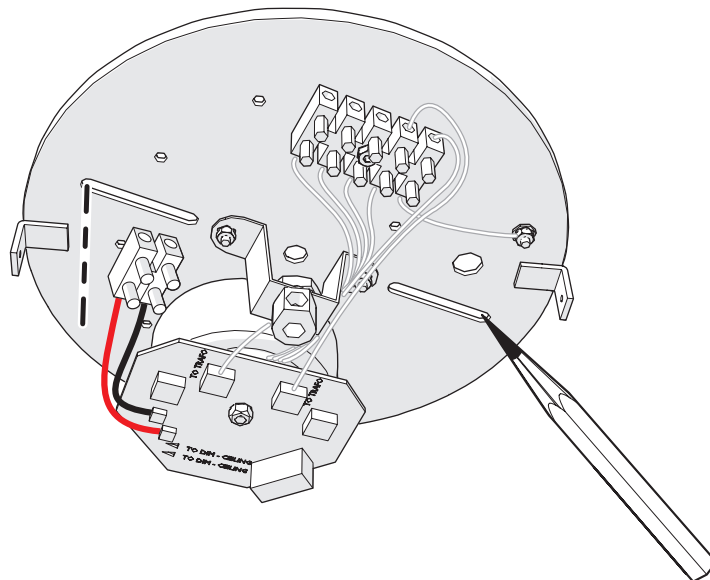

moooi

Coppélia

4

5

6

visit www.moooi.com for more information about the collection