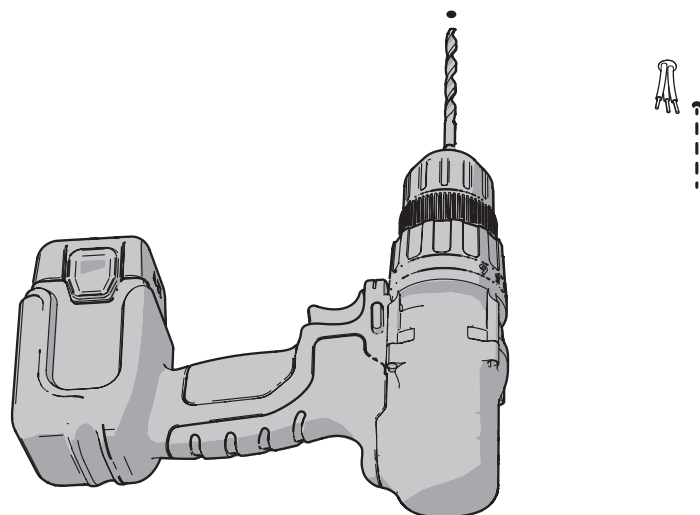

visit www.moooi.com for more information about the collection