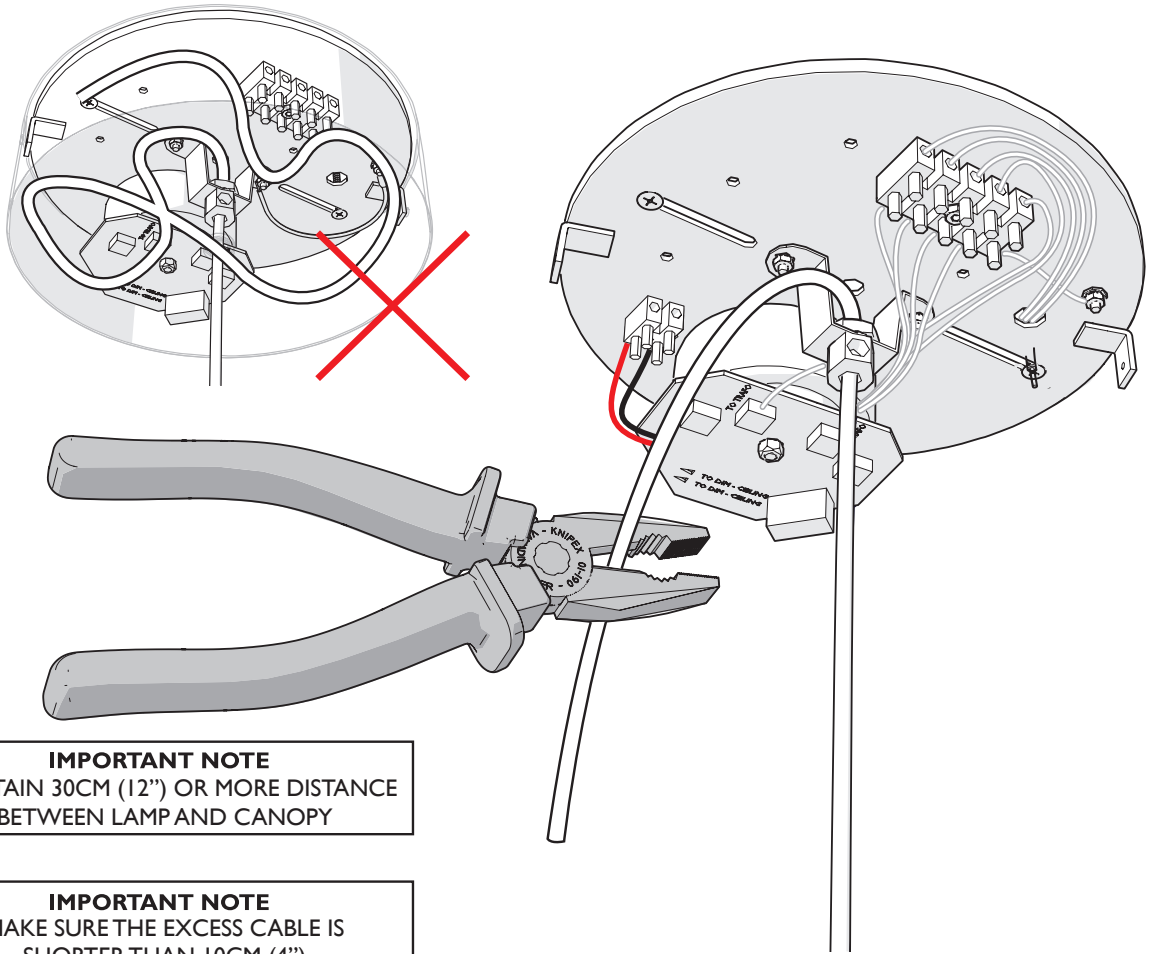

moooi

Coppélia

9

10

moooi

Coppélia

11

IMPORTANT NOTE
MAINTAIN 30CM (12") OR MORE DISTANCE
BETWEEN LAMP AND CANOPY