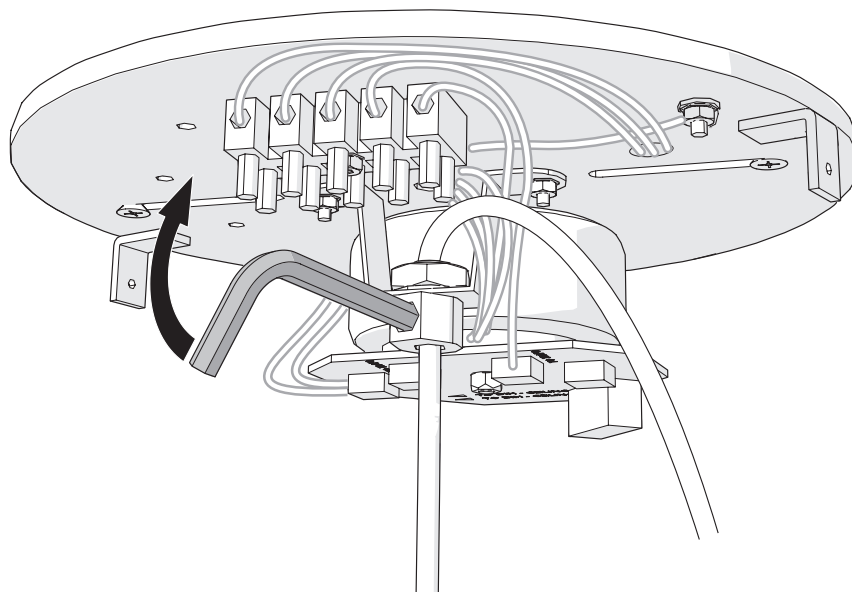

moooi

Coppélia

9

10

moooi

Coppélia

11

IMPORTANT NOTE
MAINTAIN 30CM (12") OR MORE DISTANCE
BETWEEN LAMP AND CANOPY