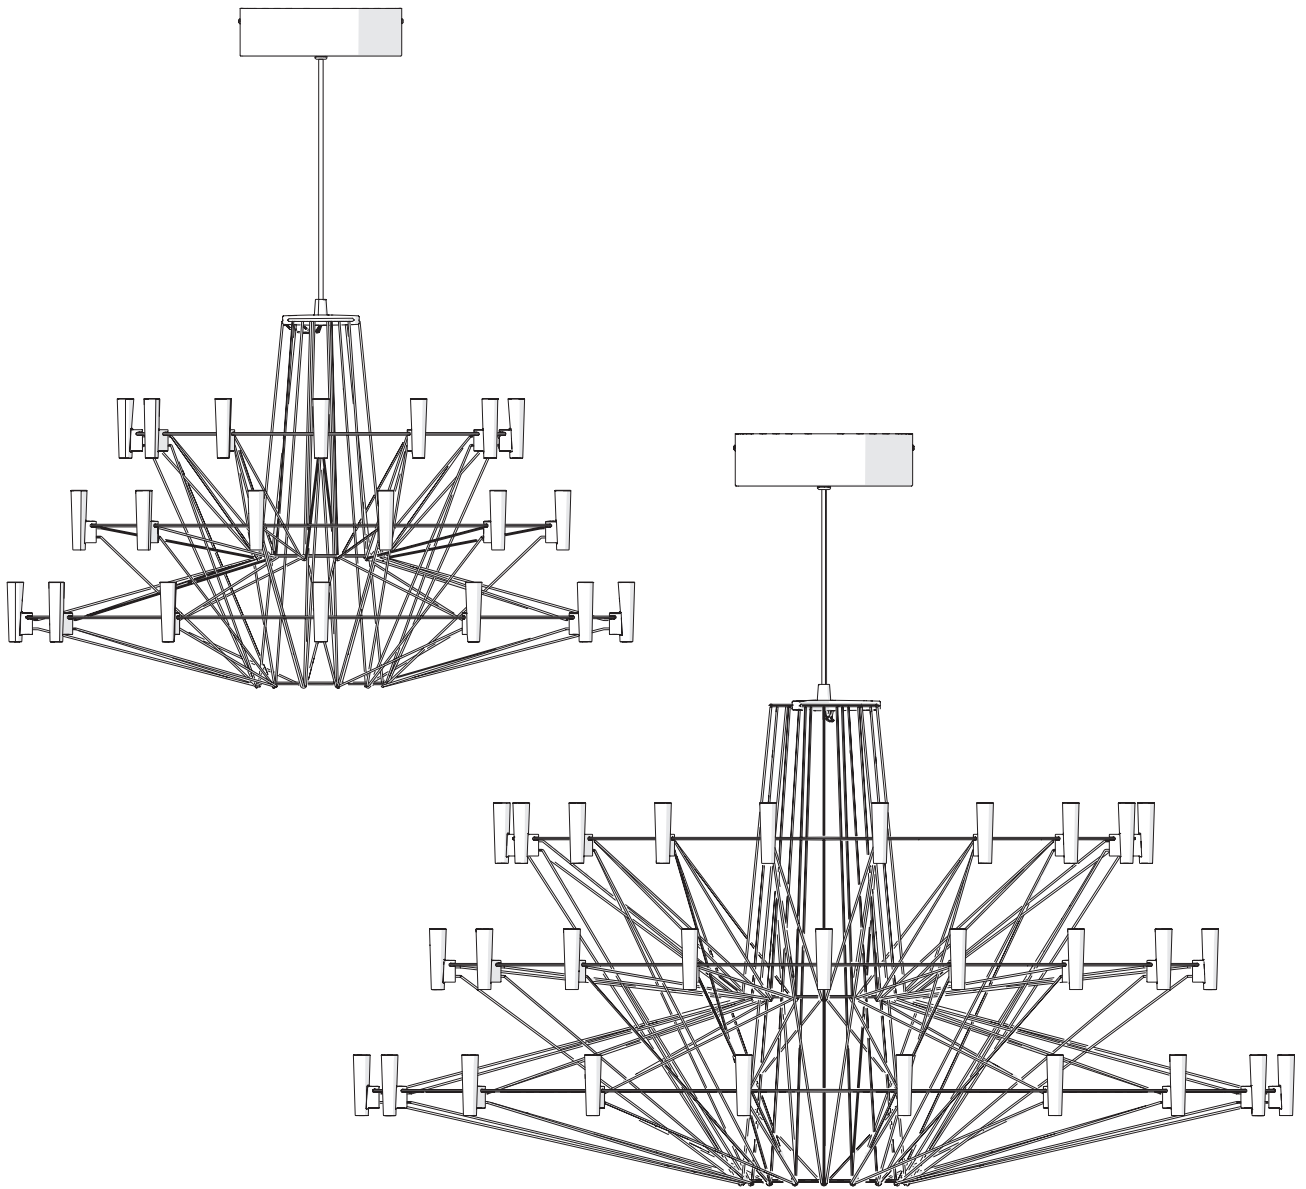

m o o o i®

Coppélia

visit www.mooui.com for more information about the collection