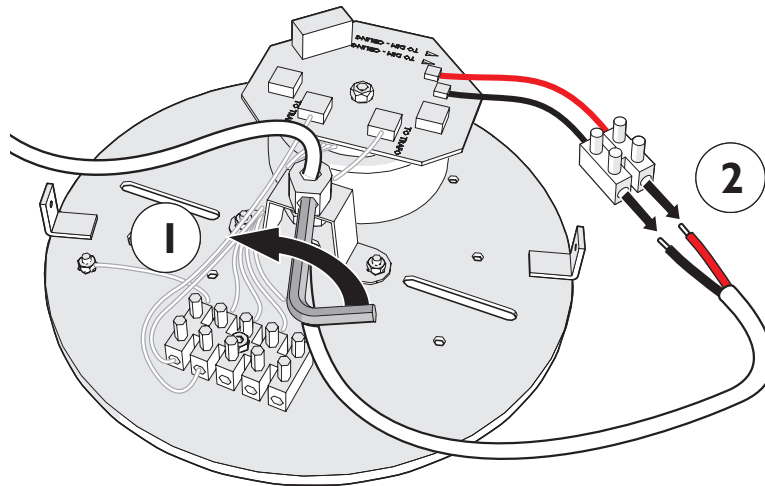

moooi

Coppélia

4

5