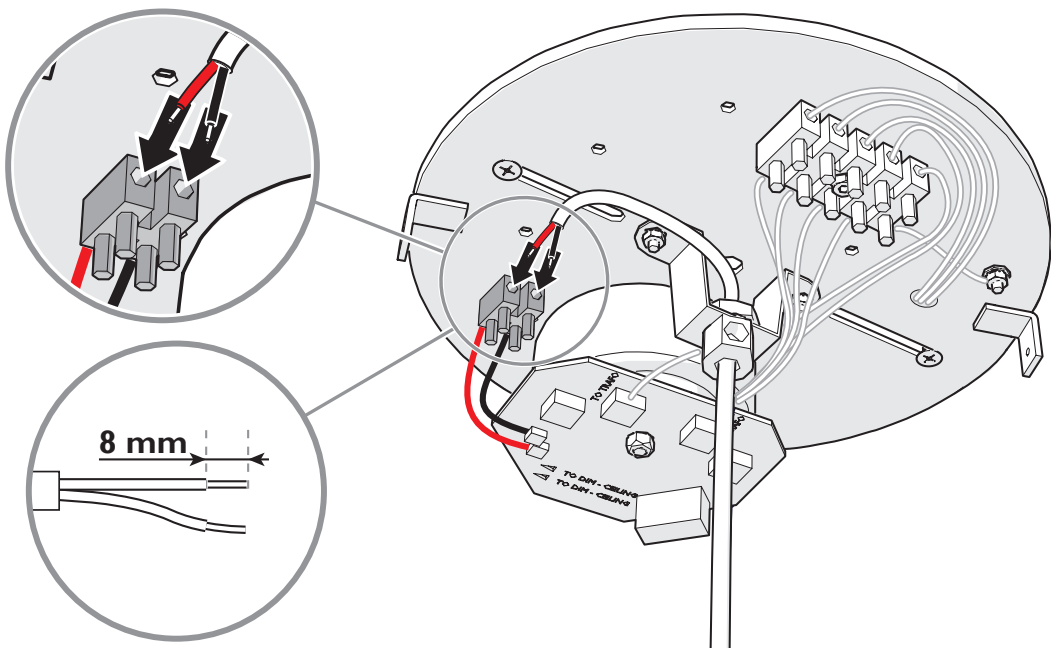

visit www.moooi.com for more information about the collection