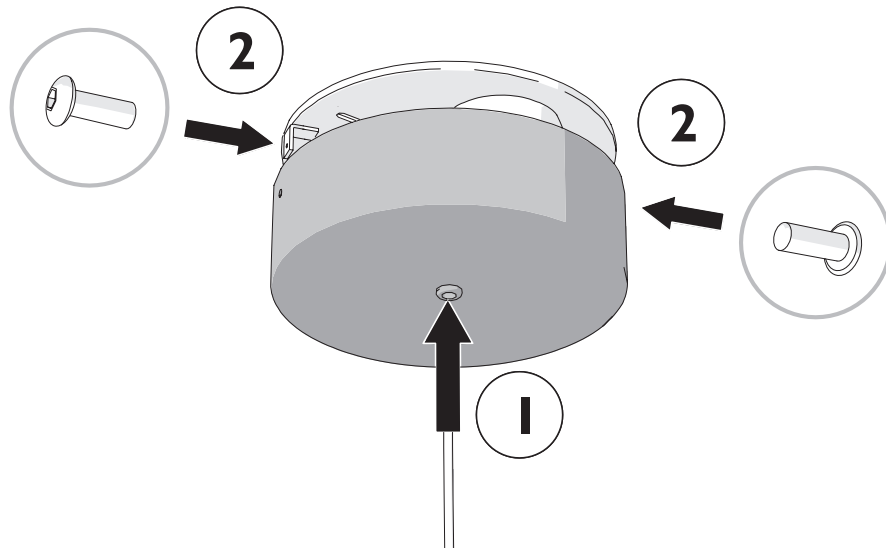

moooi

Coppélia

9

10

moooi

Coppélia

11

IMPORTANT NOTE
MAINTAIN 30CM (12") OR MORE DISTANCE
BETWEEN LAMP AND CANOPY

IMPORTANT NOTE
MAKE SURE THE EXCESS CABLE IS
SHORTER THAN 10CM (4")

12

visit www.moooi.com for more information about the collection

m o o o i[®]

Coppélia

13

visit www.mooui.com for more information about the collection