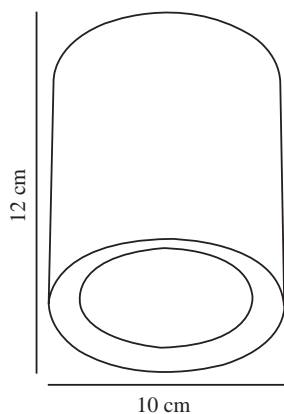

FALLON LONG | SURFACE DOWNLIGHT | BLACK/STEEL

47550103

nordlux[®]

Voltage (V): 230 Volt
IP degree: IP20
Class (Class 1, Class 2, Class 3):
Class 2 (Double isolated)
Socket type: LED Module
Parallel connection: True

Primary material: Metal
Secondary material: Plastic
Colour: Black/Steel

Height (cm): 12
Projection (cm): 12
EAN: 5701581445987
TUN: 2018621
Item Number: 47550103
Pcs Per Master Carton: 3
Sales Box Height (cm): 12.8

Sales Box Width(cm): 10.5
Sales Box Depth (cm): 10.5
Sales Box Volume m³ : 0.0014
Product net weight (kg): 0.408

Brightness of light (Lumen): 500
Colour temperature (Kelvin): 2700
Ra-value : 80
Lifetime (hours): 20000
Beam angle (°) : 110
Candela (cd) (for directional lamp only): 0
Energy class: F
Actual watt (W): 5.5