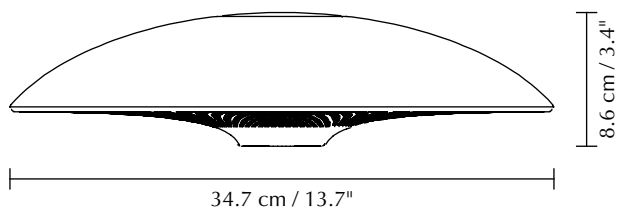

MANTA RAY

Designed by Anders Klem

Floor and table lampshade
Compatible with E26 / E27

DIMENSIONS
Ø: 34.7 cm / 13.7"
H: 8.6 cm / 3.4"

MATERIAL
Steel and glass

WEIGHT
1 kg / 2.2 lb

WEIGHT INCL. PACKAGING
1.8 kg / 4.0 lb

LIGHT SOURCE
E26 / E27 - max 15W LED (not included)

PACKAGING DIMENSIONS (L x W x H)
38 x 38 x 11.4 cm / 27 x 27 x 4.5"

ASSEMBLY TIME
5 min - video guide at umage.com

MEDIA KIT
Photos and press material
Download at umage.presscloud.com