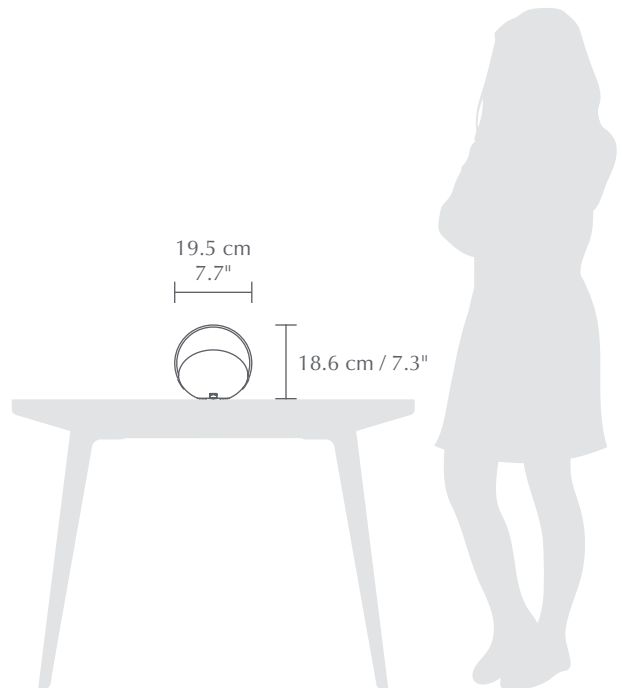

RECOMMENDED ACCS.

Unifier black chrome
Unifier white rose gold

EU/UK #4185
EU/UK #4186