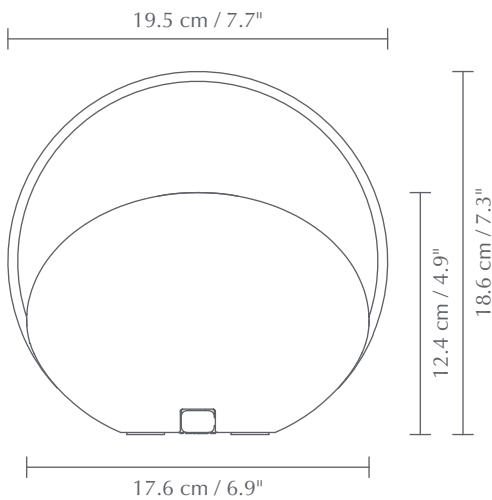

ORBIT

Designed by Philip Bro

Portable table lamp with built-in lithium-Ion battery

DIMENSIONS

W: 19.5 cm / 7.7"

H: 18.6 cm / 7.3"

TESTS & CERTIFICATIONS

CE (for indoor and outdoor use), IP44

330 g / 0.7 lbs

WEIGHT INCL. PACKAGING

1.2 kg / 2.6 lbs

LIGHT SOURCE

LED panel built-in

Light step 1: 2700 K - 50 lumen. CRI: 81. 22 H

Light step 2: 4000 K - 50 lumen. CRI: 81. 22 H

Light step 3: 6000 K - 50 lumen. CRI: 81. 22 H

PACKAGING DIMENSIONS (L x W x H)

21.5 x 21 x 22 cm / 8.5 x 8.3 x 8.7"

MEDIA KIT

Photos and press material

Download at umage.presscloud.com

ORDERING INFORMATION

Orbit

EU/UK #2429