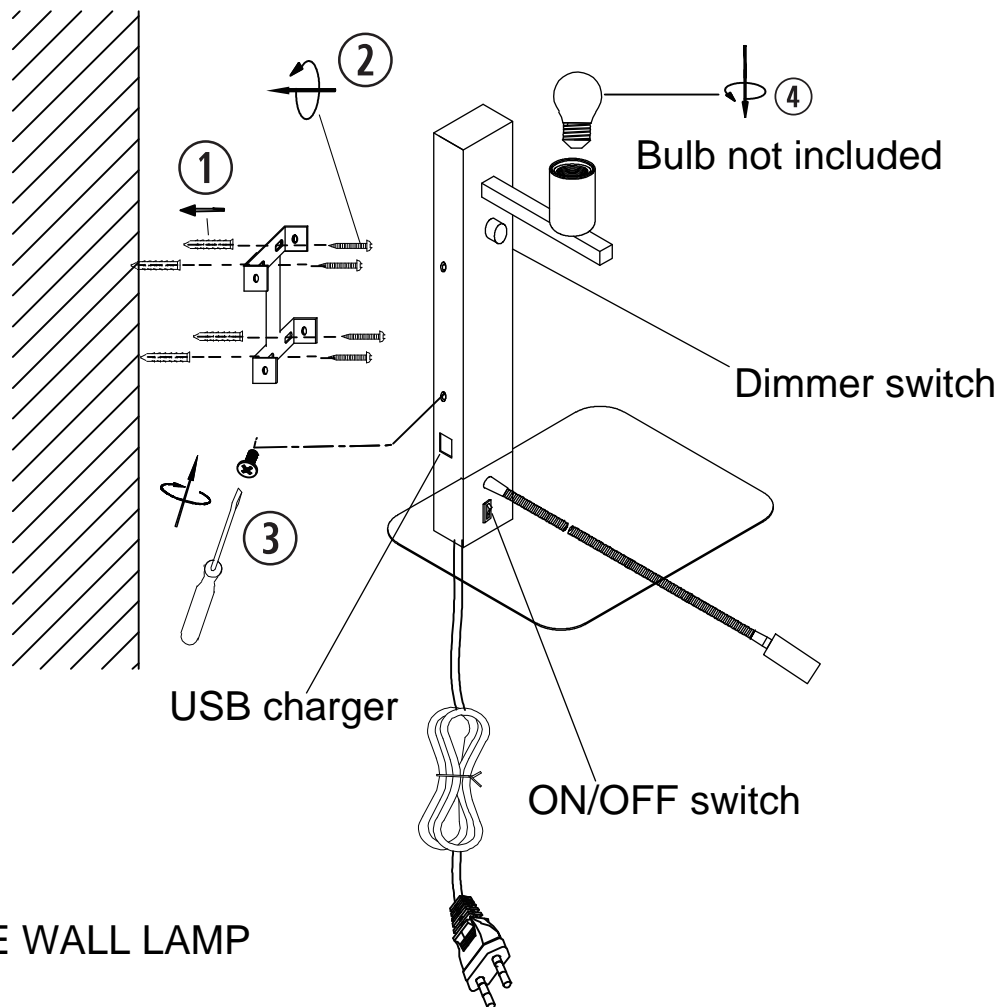

IT'S ABOUT RoMi[®]

C I T Y L I G H T S

FLORENCE WALL LAMP

- Material:iron
- Socket:E27
- Maximum Watt:incandescent bulb:25~60W;LED bulb 3~25W
- USB Charger Output:5V;2000mA
- LED Reader: 3W

Please note: if the external flexible cable or cord of this luminaire is damaged, it should be replaced by a qualified person in order to avoid hazard.