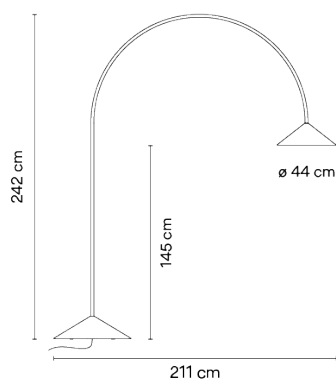

4275

Design By Víctor Carrasco

Out is an outdoor lamp, creating the home's atmosphere and aesthetic character outdoors, illuminating open spaces with descending light. This version is fixed to the ground.

Model Sheet

Finish	37 Terra Red NCS S 4040-Y70R
	36 Soft Pink NCS S 1010-Y50R
	23 Warm White NCS S 0502-Y50R
	25 Beige D1 NCS S 4005-Y50R
	22 Graphite Black NCS S 2005-Y50R
	47 Green L1 NCS S 4005-G80Y

LED temperature color	2700 K
Dimming	Casambi
Installation type	Wall mount / Remote basic

Materials
Base: Aluminum
Tube: Stainless steel

LED
CRI>90 1362.32 lm 106,18
2700 K

Driver
Constant Current 700
220~240 V V 50~60 Hz HZ

☐ Dimmable ☐ IP65 ☐ 50-60Hz

Application
Outdoor lamps

Packaging
5 Box
0.1 m x 2.1 m x 2.4 m
Gross weight 84
Net weight 49.5
Vol. 0.9519

Lighting effect

General Lighting

Lamp for general lighting that equally distributes the light in all directions.

Photometric Data

Efficiency	33.05 lm/W
Coordinate System	CG
Total Flux	502.42 lm
Maximum Value	183.98 cd

Other Applications

All of our products come with a five-year warranty. Check our legal terms at www.vibia.com/warranty

Vibia Lighting, S.L.U.

Office / Oficina
Progrés 4-6. 08850 Gavà. Barcelona, Spain.

International T +34 934 796 971
Spain / Portugal T +34 934 796 970

customer.service@vibia.com
vibia.com