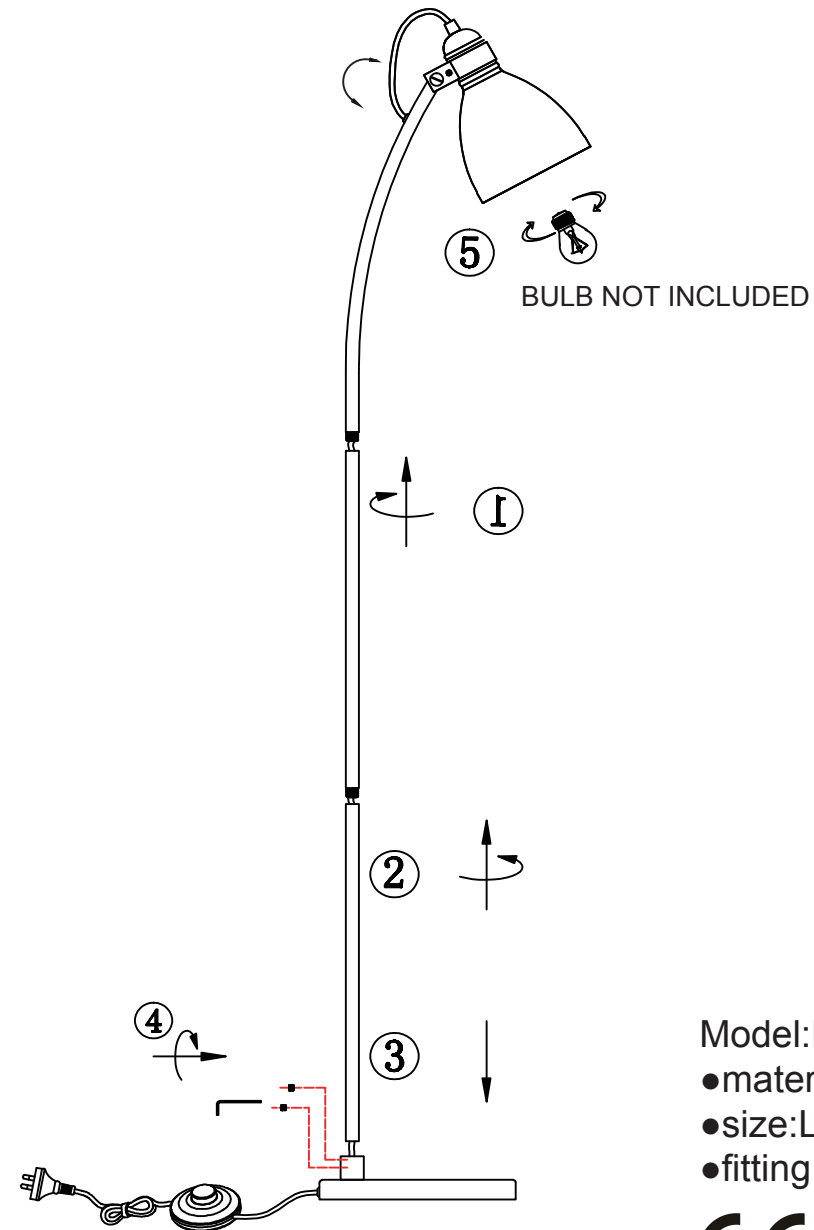

IT'S ABOUT RoMi[®]

CITY LIGHTS

DENVER FLOOR LAMP

Model: DENVER/F
● material: Metal+Cement
● size: L34.5*W24.5*H142cm
● fitting: E27 40W

*Have a lot of
bright days with
your lamp!*
XXX

A CONCEPT OF URBAN LIGHTING
WWW.ITSABOUTROMI.NL