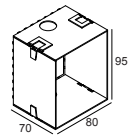

21012 0308

LED POWER SUPPLY 350mA / 7,35W DIM8

5->7

21032 0295

LED POWER CONVERTER 48V-DC to 350 mA-DC / 15W DIM5

3->14

Concrete Box

270 11 187 CONCRETE BOX 187