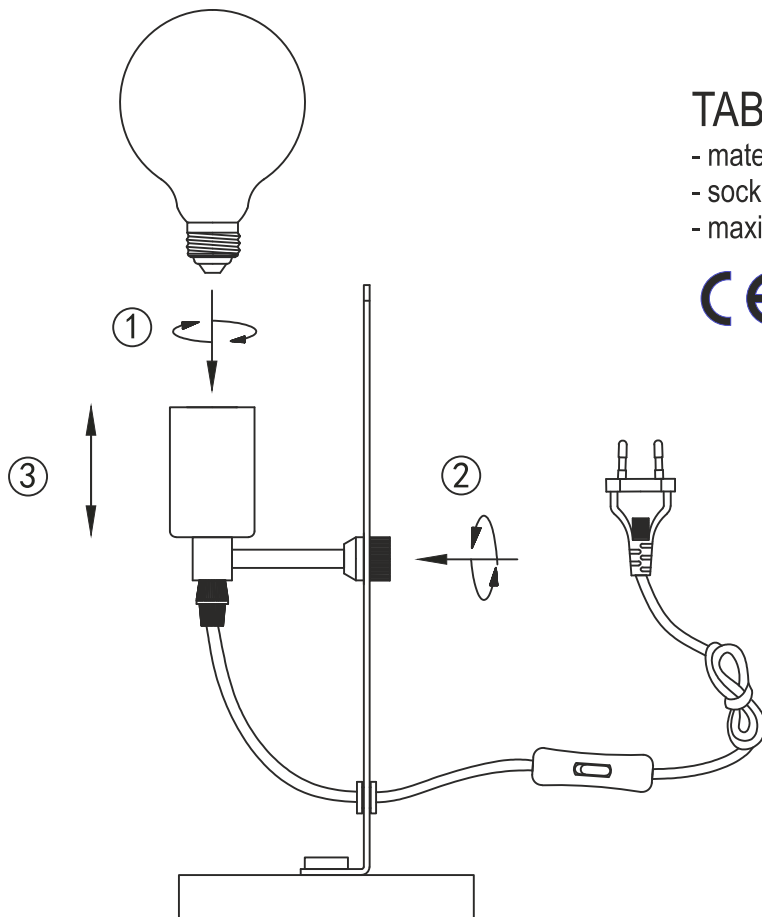

IT'S ABOUT RoMi[®]

C I T Y L I G H T S

BULB NOT INCLUDED

TABLE LAMP SEATTLE

- material: metal
- socket: E27
- maximum watt: 60W

SEATTLE/T2 201801

*Have a lot of
bright days with
your lamp!*
XXX

A CONCEPT OF URBAN LIGHTING
WWW.ITSABOUTROMI.NL