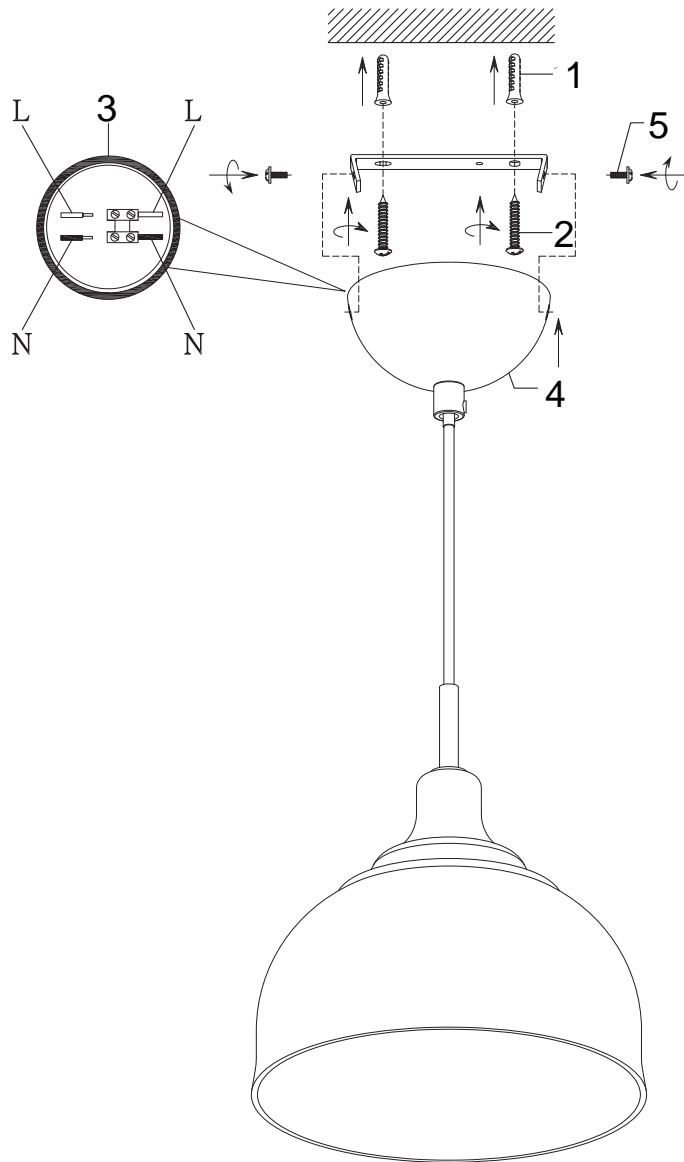

IT'S ABOUT RoMi[®]

C I T Y L I G H T S

BRUSSELS HANGING LAMP

- material: iron, glass
- socket: E14
- maximum watt: 40W

*Have a lot of
bright days with
your lamp!*
XXX

A CONCEPT OF URBAN LIGHTING
WWW.ITSABOUTROMI.NL