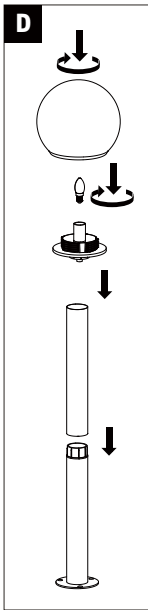

### Safety Instructions

1, 2, 3, 4, 5, 6, 7, 9, 10, 11, 12, 13, 14, 17, 18, 19, 20, 21, 25, 26, 29, 32, 33, 34

Info

[www.paulmann.com](http://www.paulmann.com)

Paulmann Licht GmbH  
Quezinger Feld 2  
31832 Springe  
Germany

[www.paulmann.com](http://www.paulmann.com)

Art.-Nr.: 943.21

943.21

(+MA 326) PH12/19

1x

1x

not incl.  
 Paulmann  
 Art.-Nr. 180.11

ZigBee Remote Control  
not incl.  
 Paulmann  
 Art.-Nr. 500.67