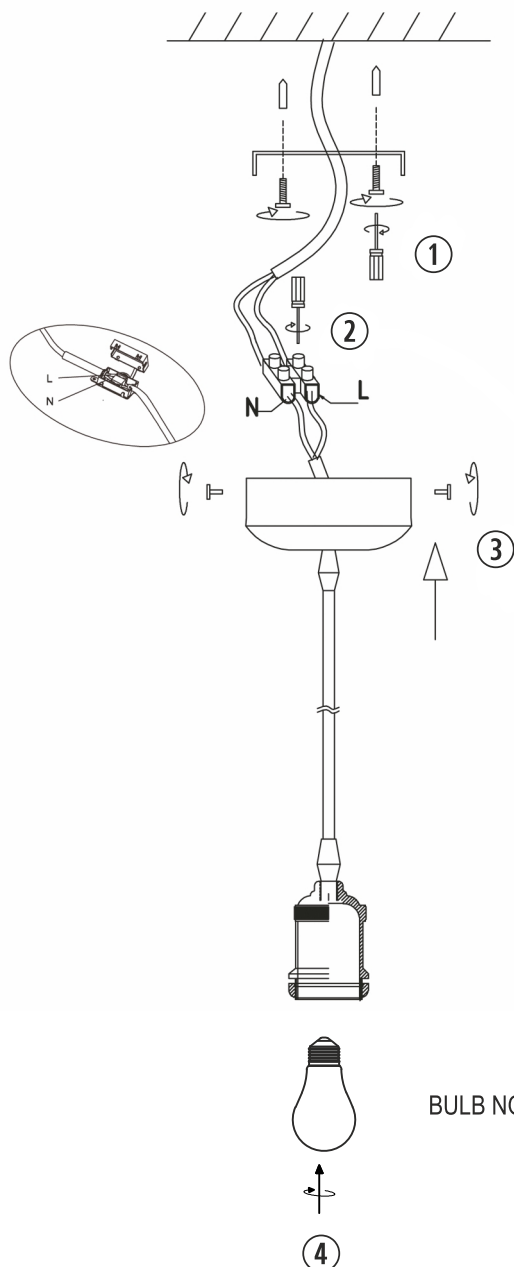

A black and white photograph of a city street, likely in New York City. The street is lined with tall buildings, including a prominent glass skyscraper on the left and the Empire State Building in the distance. The street is busy with traffic, including cars and a police van. A subway sign is visible on the right side of the street. The text "BRIGHT LIGHTS, BIG CITY!" is overlaid on the left side of the image.

BRIGHT LIGHTS,
BIG CITY!

IT'S ABOUT RoMi[®]

C I T Y L I G H T S

HANGING LAMP RIGA/H1

- material: iron
- socket: E27
- maximum watt: 8W CFL, 40W

RIGA/H1/B 12013 REV1

Have a lot of
bright days with
your lamp!
XXX