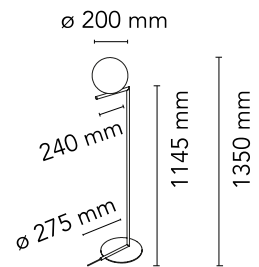

### Physical

Colour	24K Gold
Length (mm)	275
Net weight (kg)	5.1
Package volume (m3)	0.1
IP internal	20