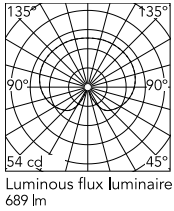

### Physical

Colour	24K Gold
Length (mm)	275
Net weight (kg)	5.1
Package volume (m3)	0.1
IP internal	20

### Photometric Files

LDT / IES [↓ LDT](#)

### Technical Drawings

2D [↓ ZIP](#)

3D [↓ ZIP](#)

## Schematic light drawing