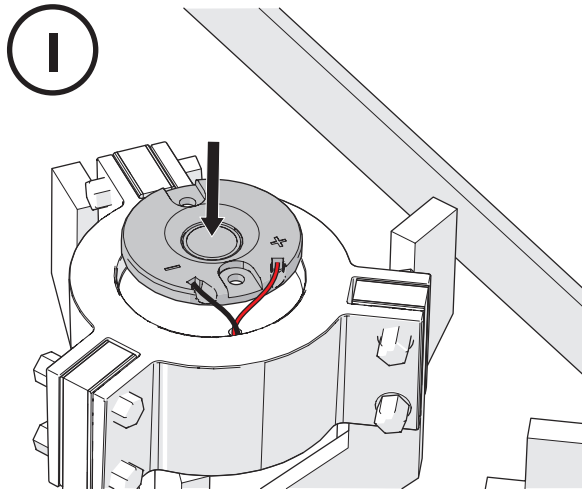

2

3

4

moooi

PLANT CHANDELIER LED REPLACEMENT

5

6

X 6